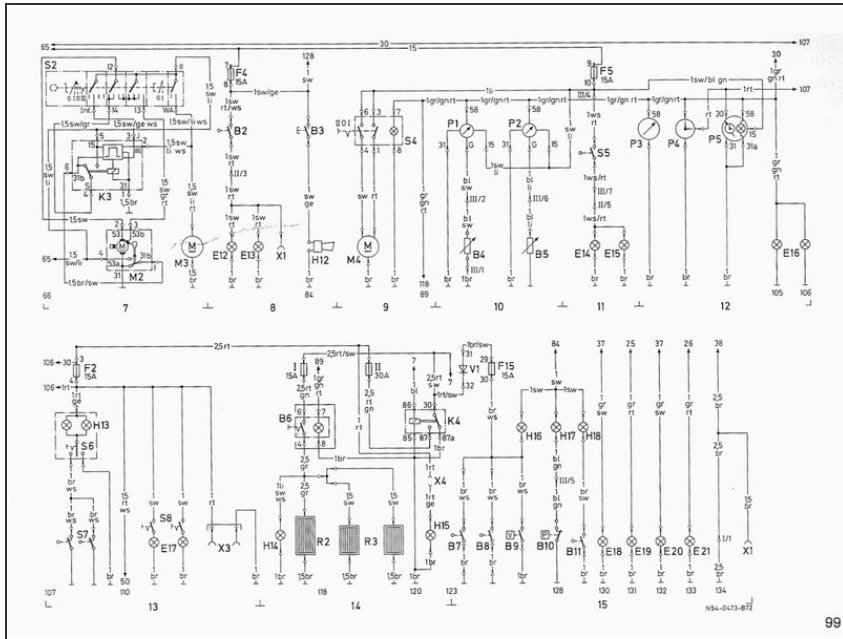

Mercedes Benz Truck Wiring Electronic Replacement

Written By: Igor

INTRODUCTION

[Link](#)

Step 1 — Mercedes Benz Truck Wiring Electronic Replacement

- Insert wisdom here.

To reassemble Mercedes Benz 208D -410D Wiring Diagram