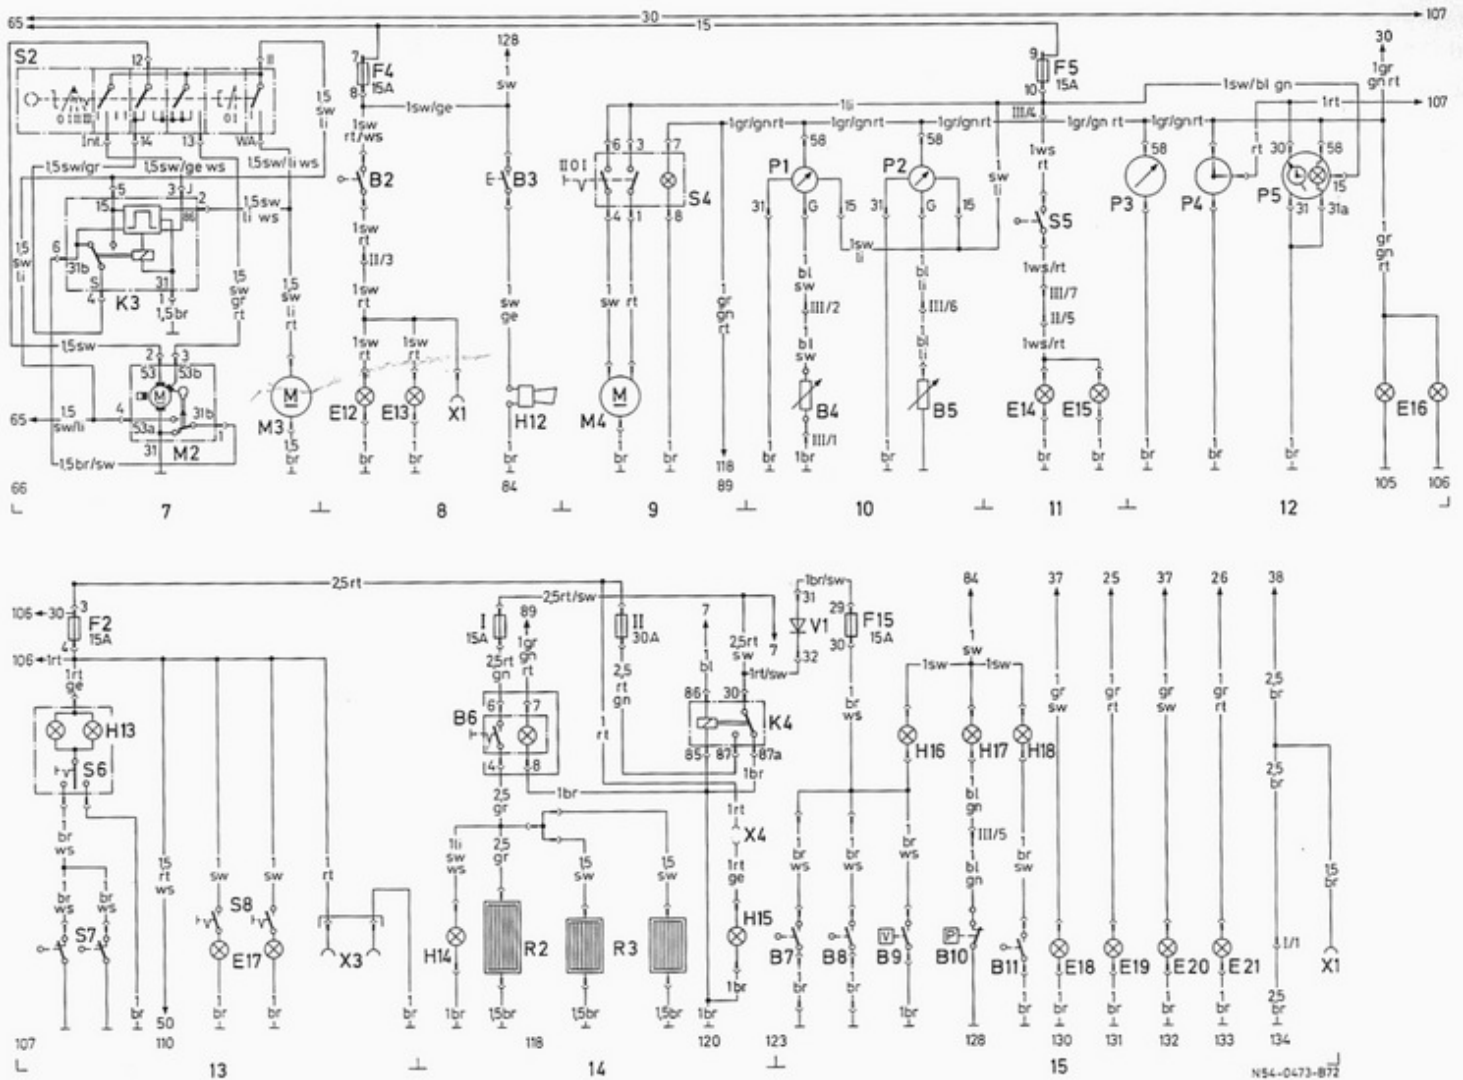

Mercedes Benz Truck Wiring Electronic Replacement

Written By: Igor

INTRODUCTION

[Link](#)

Step 1 — Mercedes Benz Truck Wiring Electronic Replacement

- Insert wisdom here.

To reassemble Mercedes Benz 208D -410D Wiring Diagram