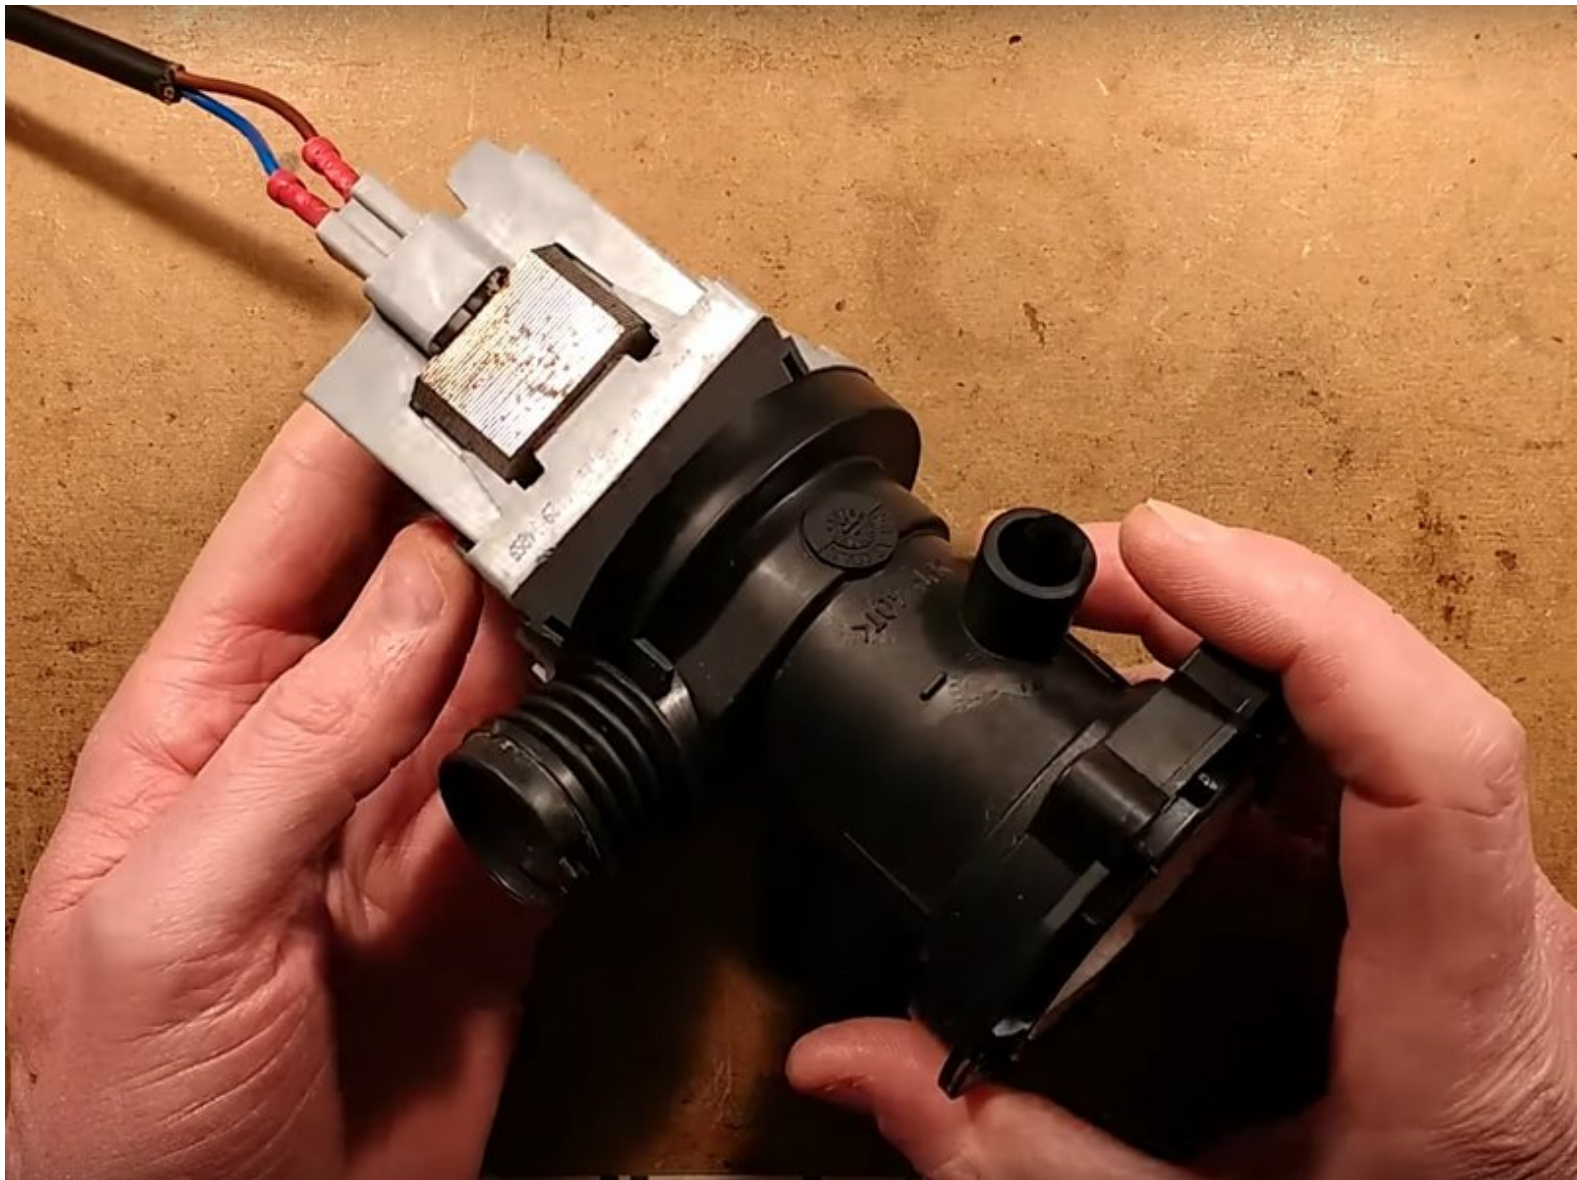

Washing Machine Pump Teardown

Washing Machine Pump Repair Video

Written By: Kelsea Weber

INTRODUCTION

Clive from [BigClive.com](https://www.bigclive.com) takes apart a washing machine pump to show you how it works! This video will also come in handy for troubleshooting your washing machine. You can subscribe to Clive's YouTube channel for more awesome videos: [bigclivedotcom](https://www.youtube.com/channel/UCv3p0D8111811111111111)

TOOLS:

- [Phillips #2 Screwdriver](#) (1)
 - [Flathead Screwdriver](#) (1)
 - [Multimeter](#) (1)
 - [Large Needle Nose Pliers](#) (1)
-

To reassemble your device, follow these instructions in reverse order.