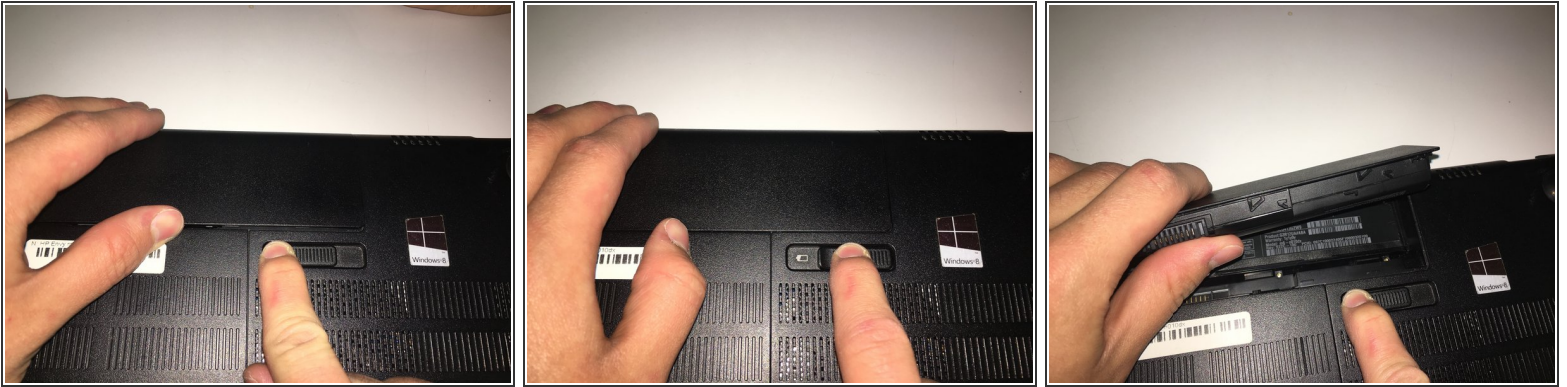

HP Envy m6-n010dx Battery Replacement

How to remove the Battery of a HP Envy m6-n010dx.

Written By: Johnathan Morales

INTRODUCTION

This guide demonstrates how to properly remove the Battery of a HP Envy m6-n010dx.

TOOLS:

- [Fingers](#) (1)
-

Step 1 — Battery

- Find the battery removal slider.
- Slide it across while simultaneously popping out and removing the device's battery.

To reassemble your device, follow these instructions in reverse order.