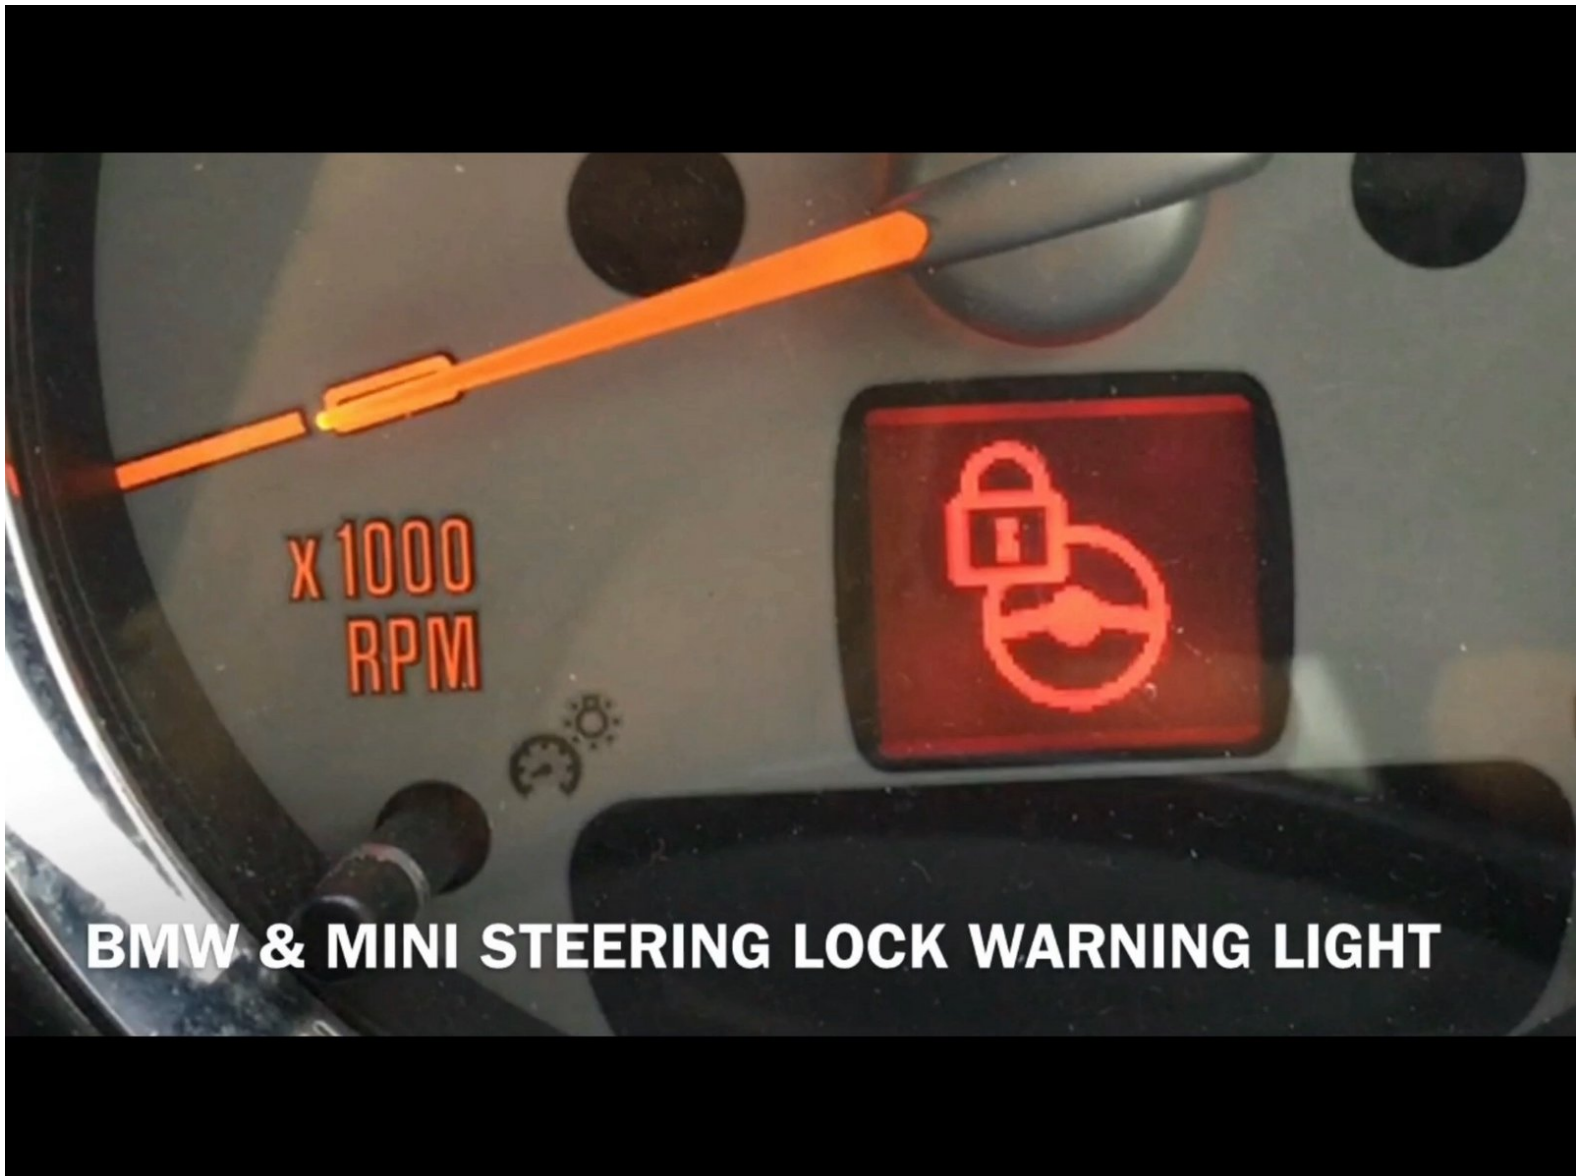

How to fix the BMW / MINI Steering lock warning

Shows how to fix the bmw red steering lock warning.

Written By: jon

INTRODUCTION

Have you got the red warning light with steering wheel and padlock? It is common on BMWs and MINIs around 2007.

This guide shows how to fix the BMW red steering lock warning.

Step 1 — How to fix the BMW / MINI Steering lock warning

- Watch the video to fix the warning light

Here's a video on fixing this steering lock warning for mini and BMW