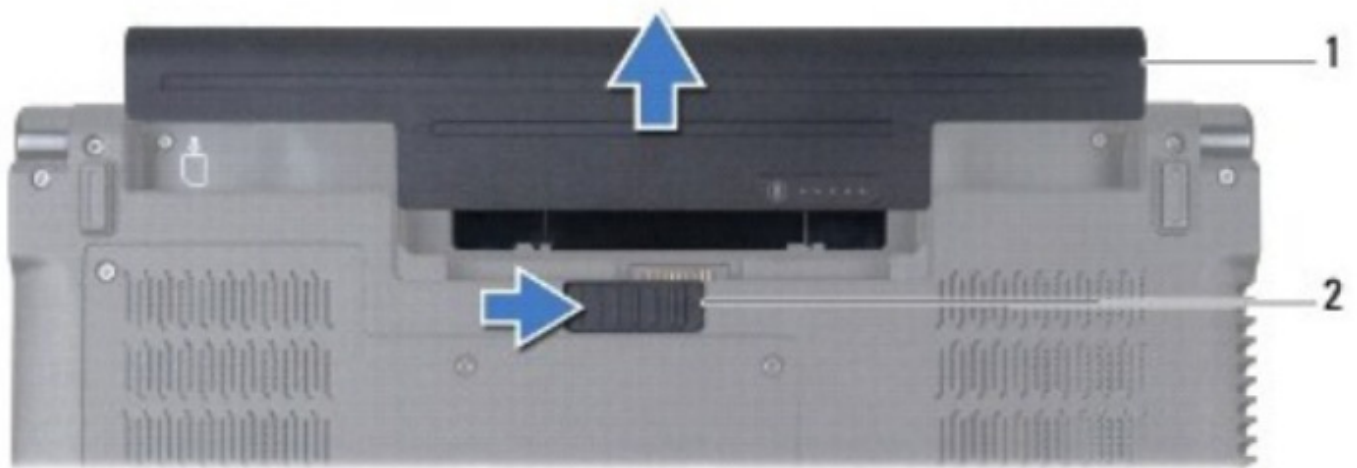

# Dell Studio 1458 Battery Replacement

Written By: Johnathan Hammond

## Step 1 — Battery

- Slide the battery release latch until it clicks into place.
- Slide the battery out of the battery bay.

To reassemble your device, follow these instructions in reverse order.

This document was last generated on 2018-05-27 02:57:36 AM.