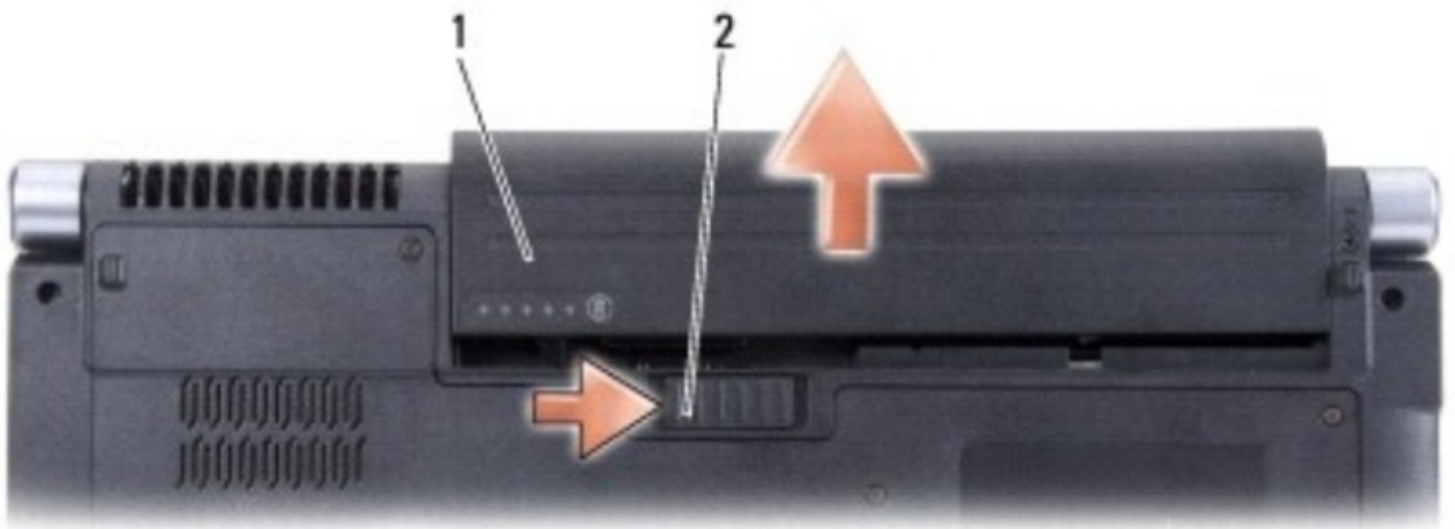

Dell Studio 1435 Battery Replacement

Written By: Johnathan Hammond

Step 1 — Battery

- Slide the battery release latch to the side.
- Slide the battery out of the battery bay.

To reassemble your device, follow these instructions in reverse order.