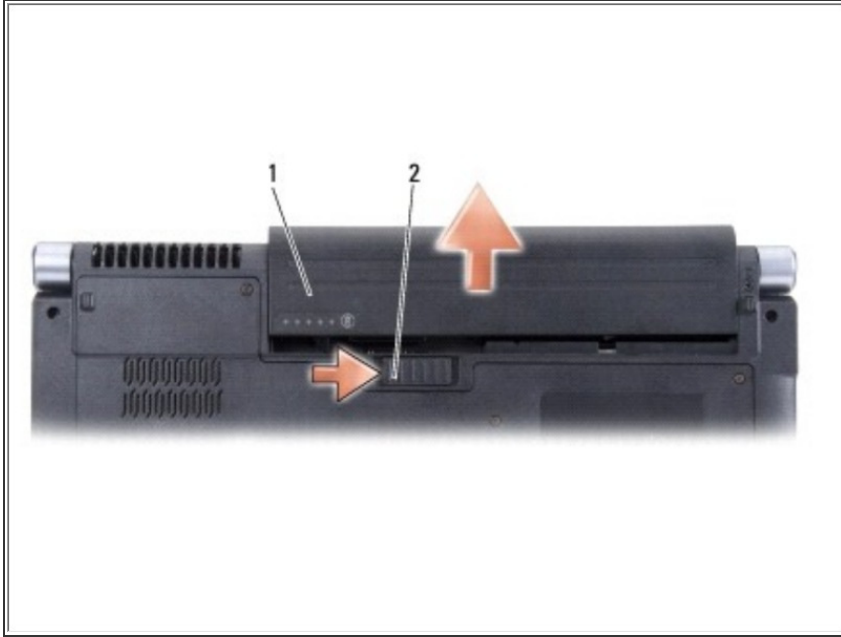

Dell Studio 1435 Battery Replacement

Written By: Johnathan Hammond

Step 1 — Battery

- Slide the battery release latch to the side.
- Slide the battery out of the battery bay.

To reassemble your device, follow these instructions in reverse order.