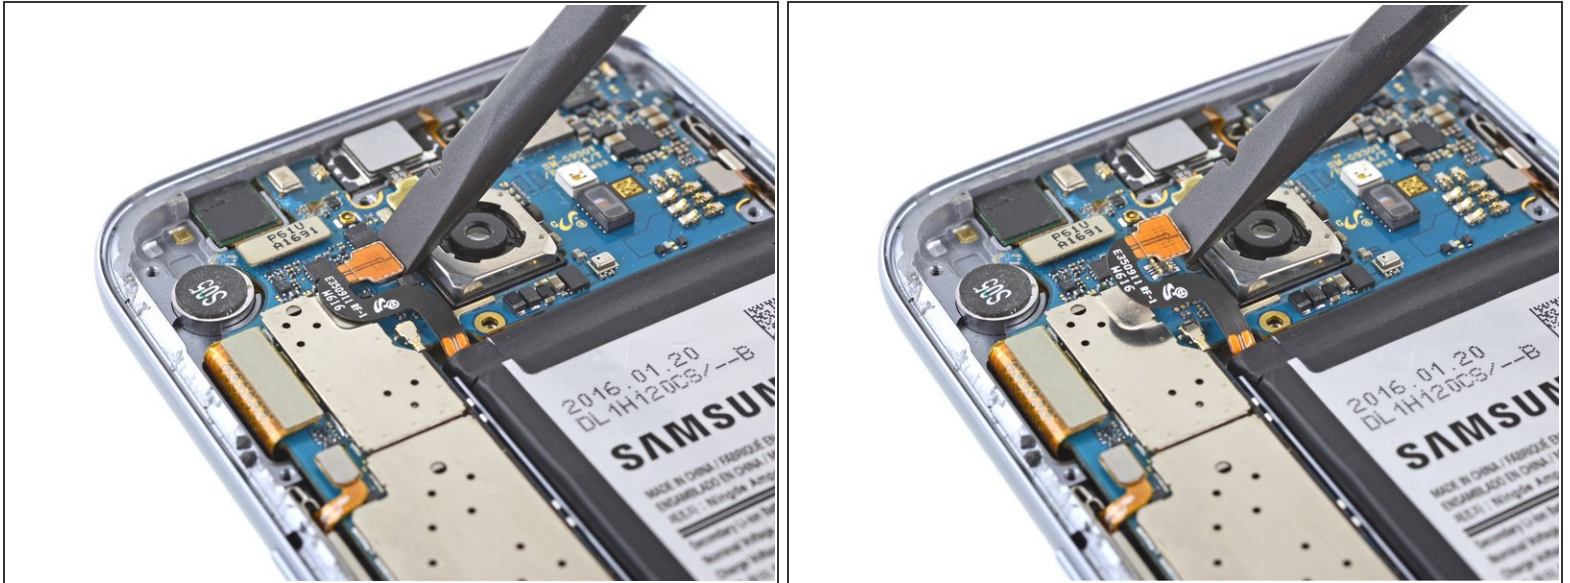

Samsung Galaxy S7 Battery Connector Removal

Prereq-only guide to disconnect the battery in a Samsung Galaxy S7.

Written By: Adam O'Camb

INTRODUCTION

Prereq-only guide to disconnect the battery in a Samsung Galaxy S7.

TOOLS:

- [Spudger](#) (1)
-

Step 1 — Battery Connector

- Use the flat end of a spudger to disconnect the battery connector.

To reassemble your device, follow these instructions in reverse order.