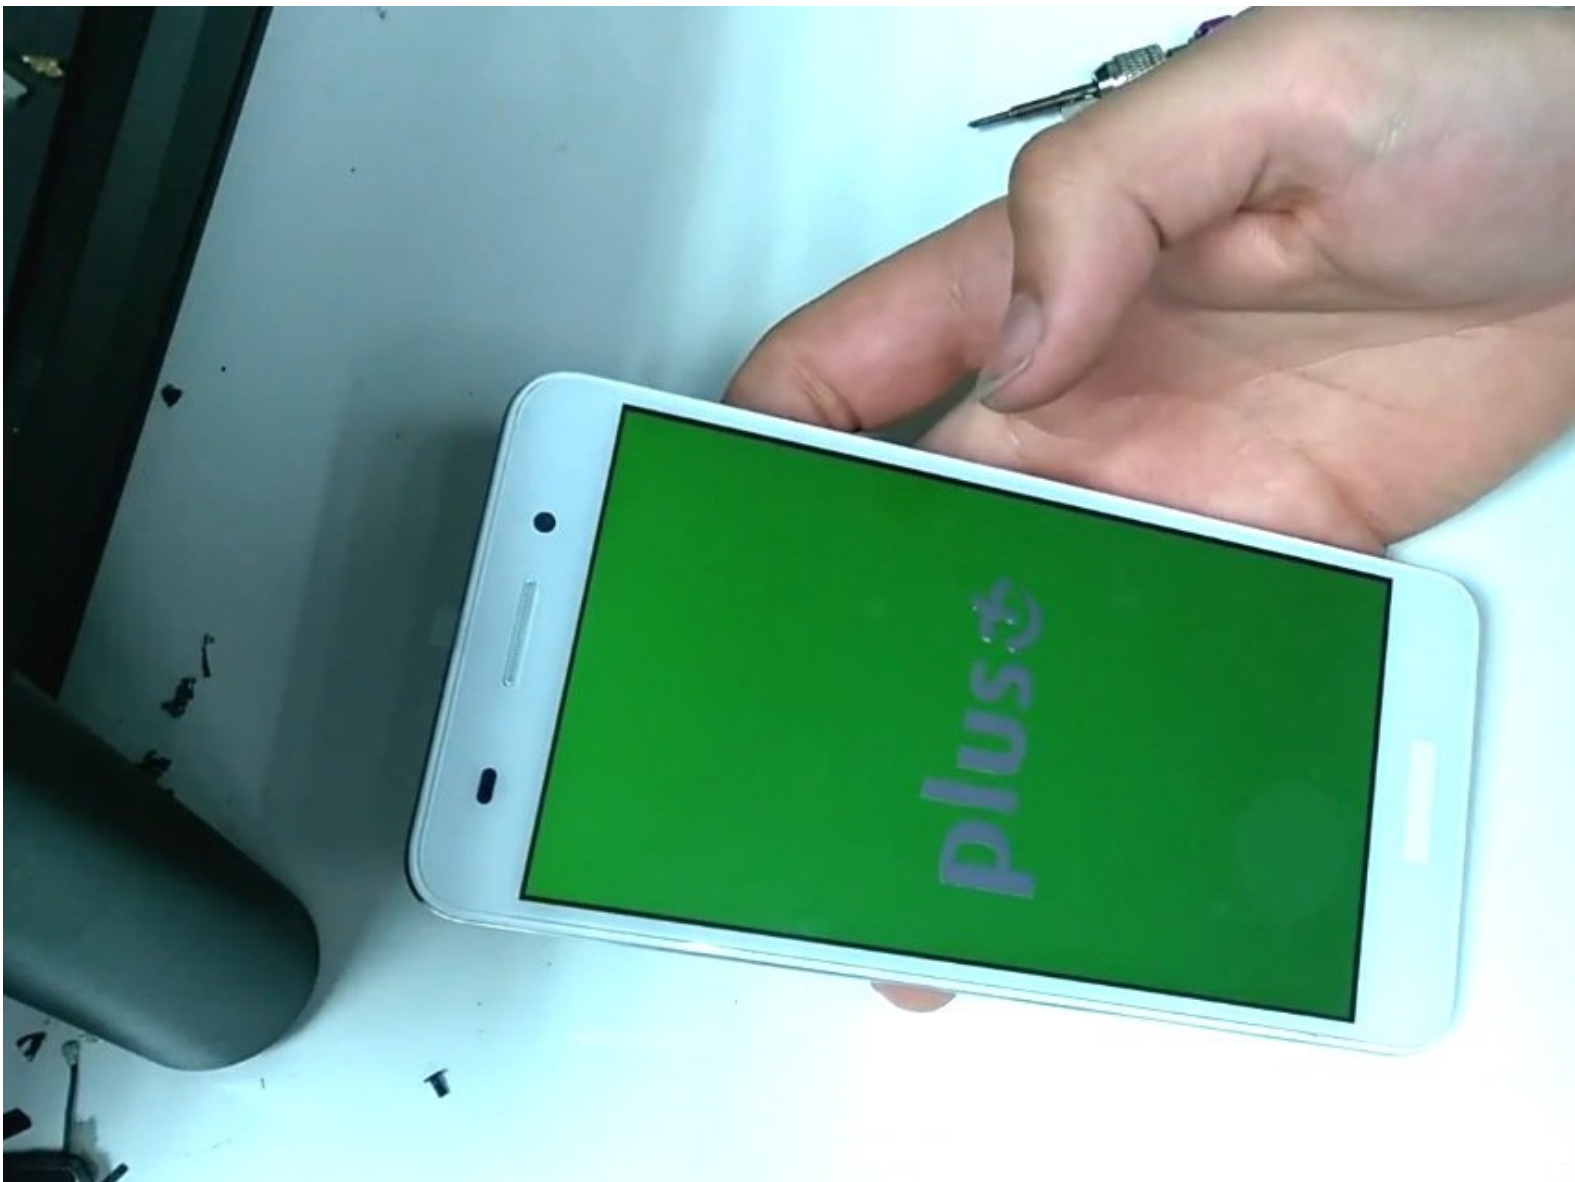

Huawei Y625 Display / LCD Replacement

Follow the steps from the guide to replace the whole display in HUAWEI Y6 II. For more information about electronic repair check my other tutorials.

Written By: Alex Sander