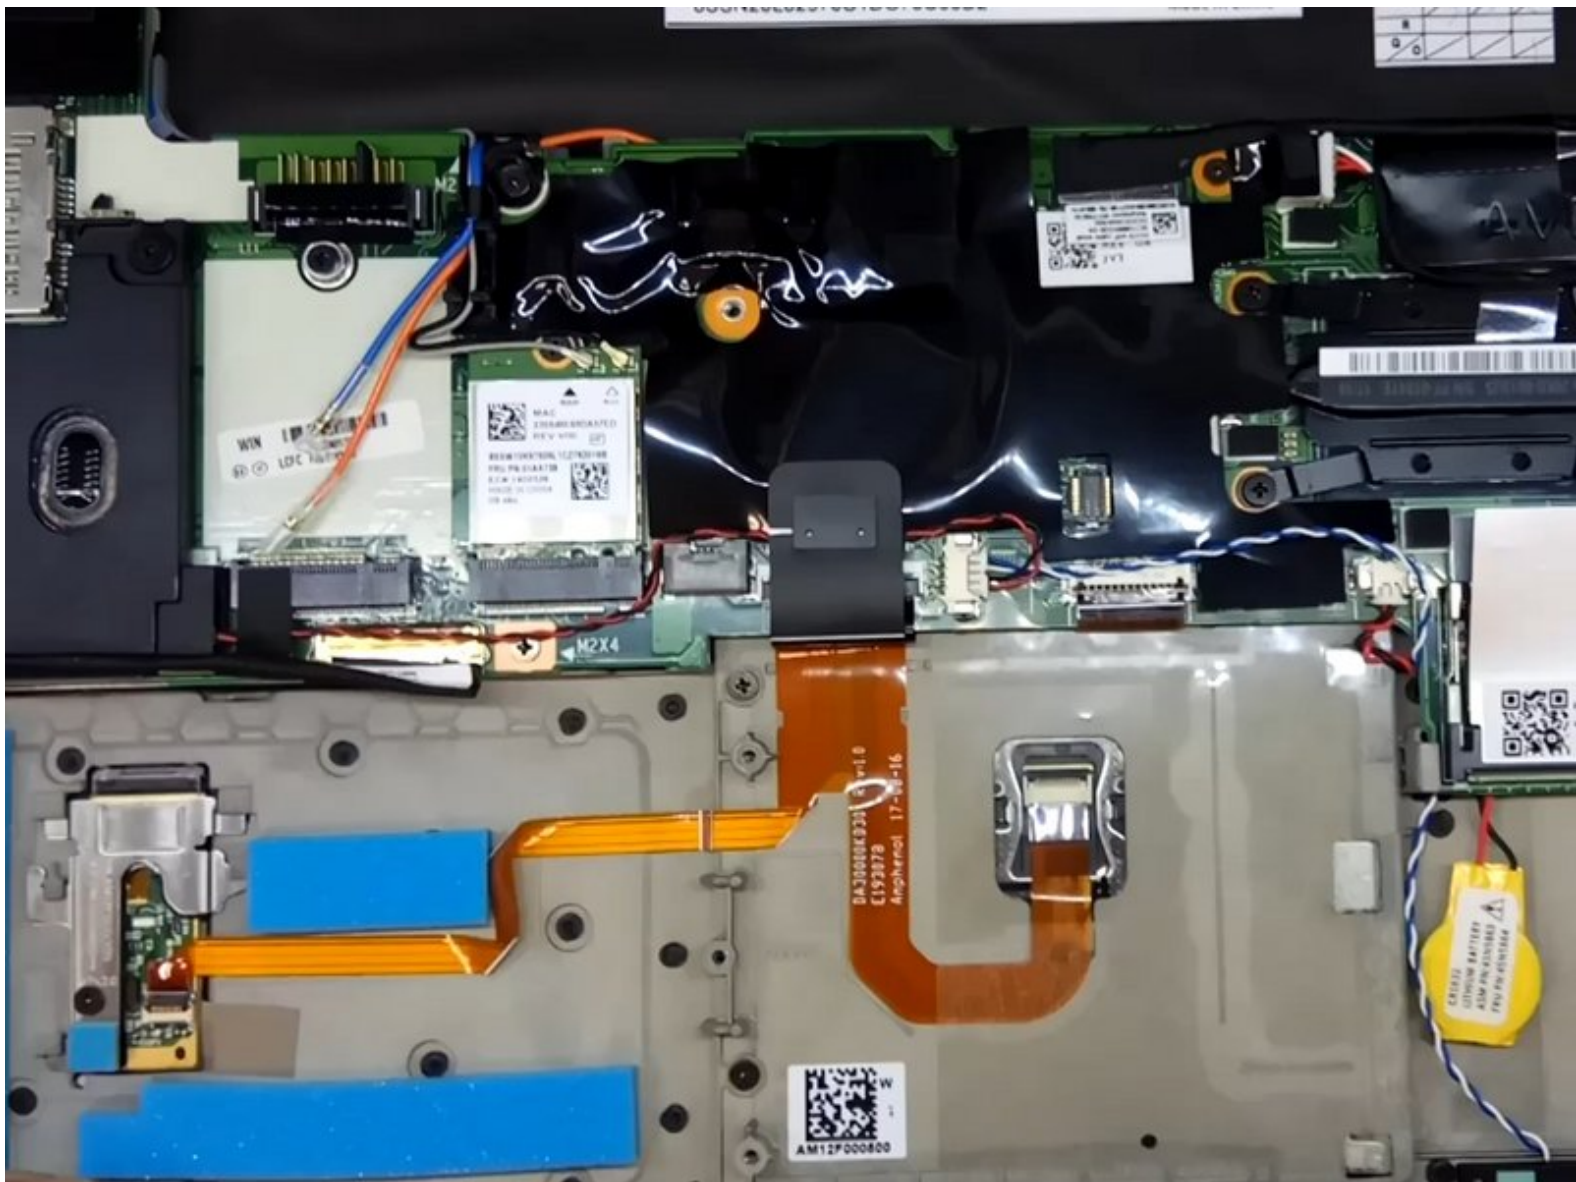

ThinkPad Unboxing Teardown

CPU: AMD PRO A12-9800B 2.70 GHz Chipset: AMD SoC Memory: SK hynix DDR4-8GB-2400z
HDD: Samsung NVMe SSD 256GB GPU AMD Radeon R7 Graphics OS: Windows 10 Pro

Written By: IT FIX

TOOLS: