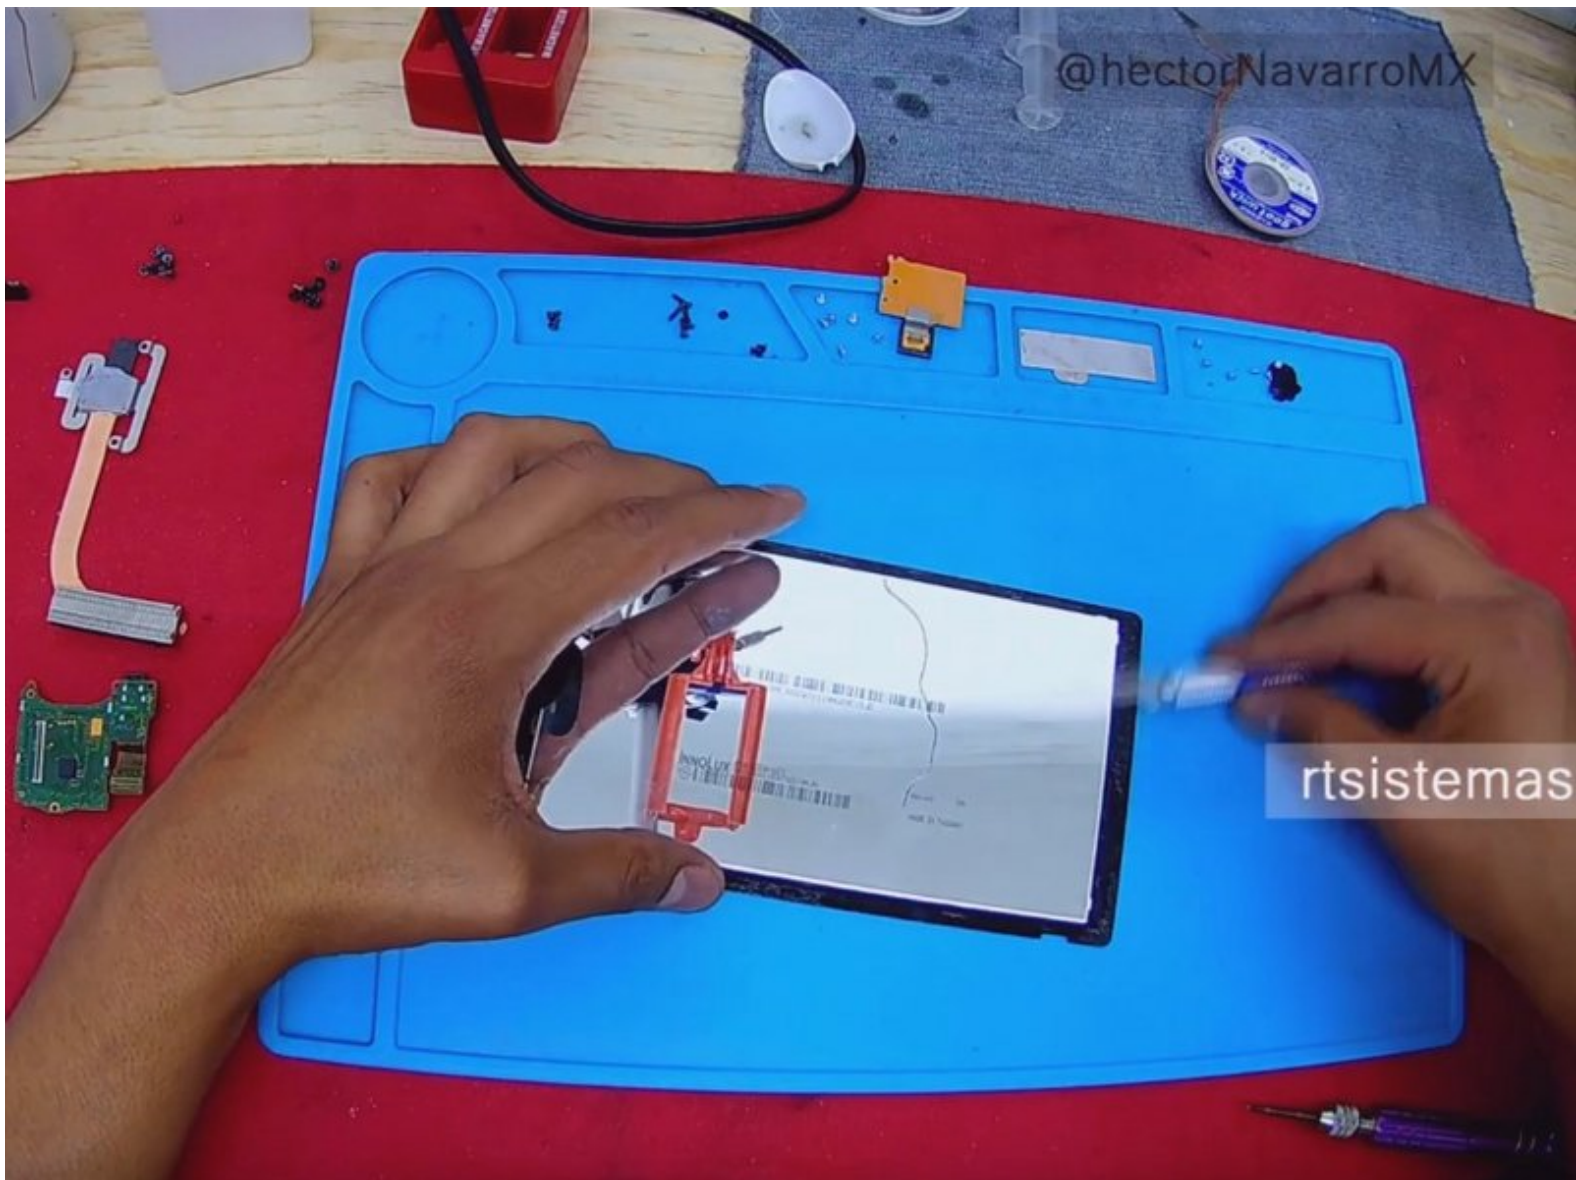

Nintendo Switch display LCD Replacement

Step by step in detail

Written By: @HectorNavarroMX

INTRODUCTION

Step by step in detail LCD only replacement

TOOLS:

- [Phillips #000 Screwdriver](#) (1)
- [Spudger](#) (1)
- [Pry Bar](#) (1)

PARTS:

- [Nintendo Switch LCD](#) (1)