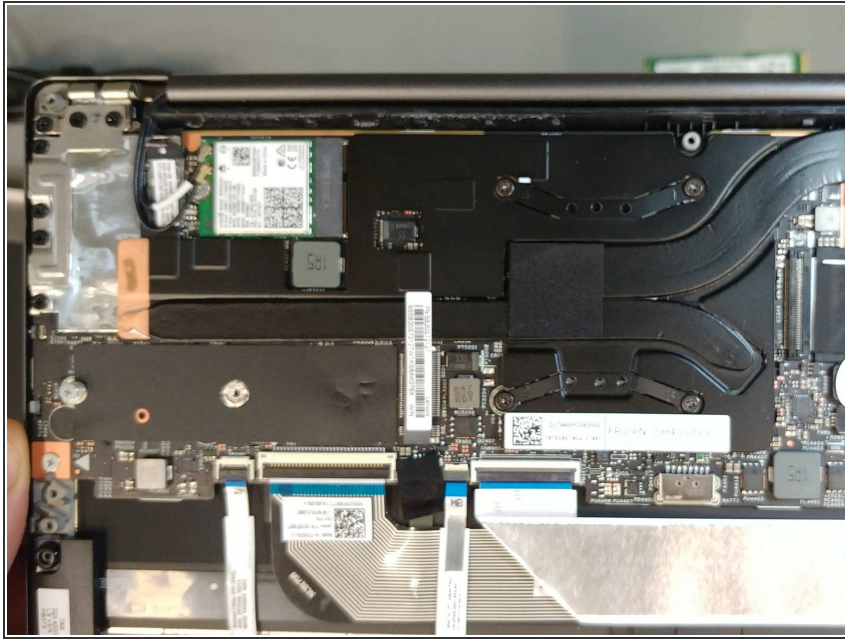

Lenovo IdeaPad 730S 13IWL Teardown

CPU: i7-8565U Chipset: Whiskey Lake Memory: LPDDR3-16GB-2133 (soldered) SSD: Samsung PCIe NVMe 512GB GPU: Intel UHD Graphics 620 OS: Windows 10 Home

Written By: IT FIX

TOOLS:

- [Essential Electronics Toolkit \(1\)](#)
-

Step 1 — Lenovo IdeaPad 730S 13IWL Teardown

- Insert wisdom here.

This document was last generated on 2019-07-19 10:28:44 PM.