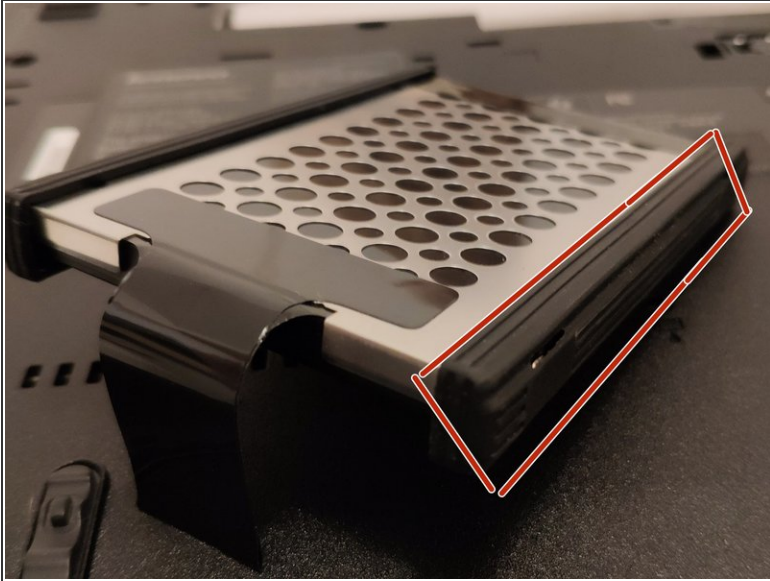

Step 5 — Remove the rubber sleds from the drive caddy

- Remove the two rubber sleds from the drive caddy.