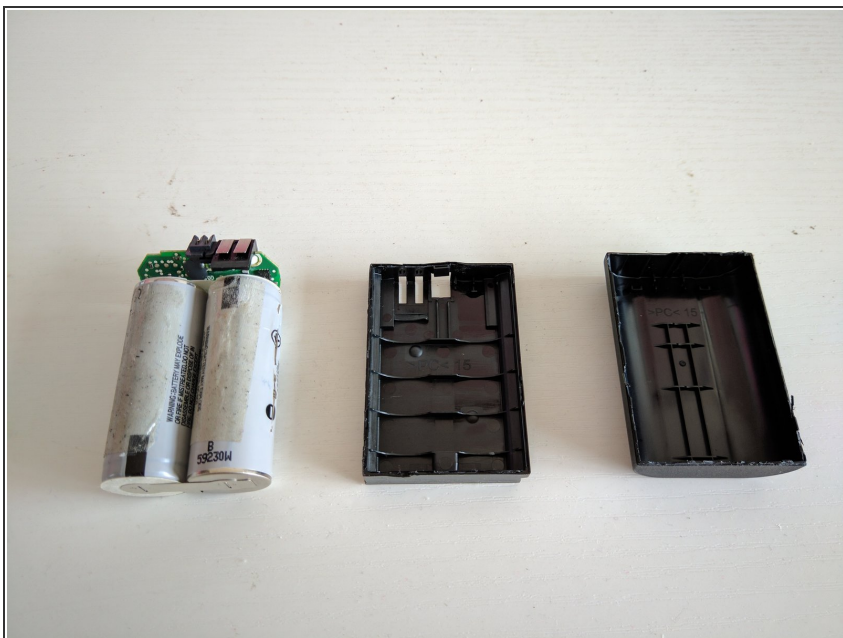

Step 2 — Picture two