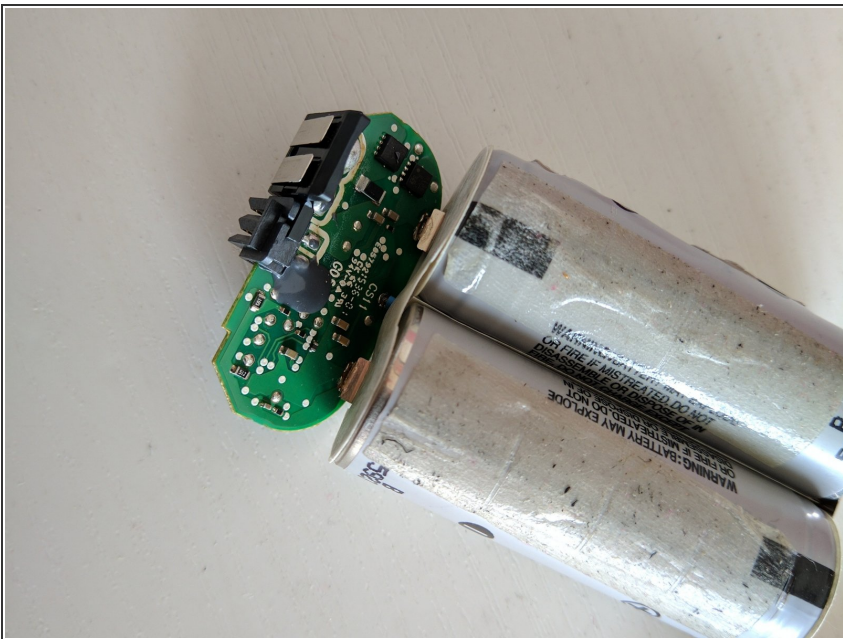

Step 4 — Picture four

- Insert wisdom here.

To reassemble your device, follow these instructions in reverse order.