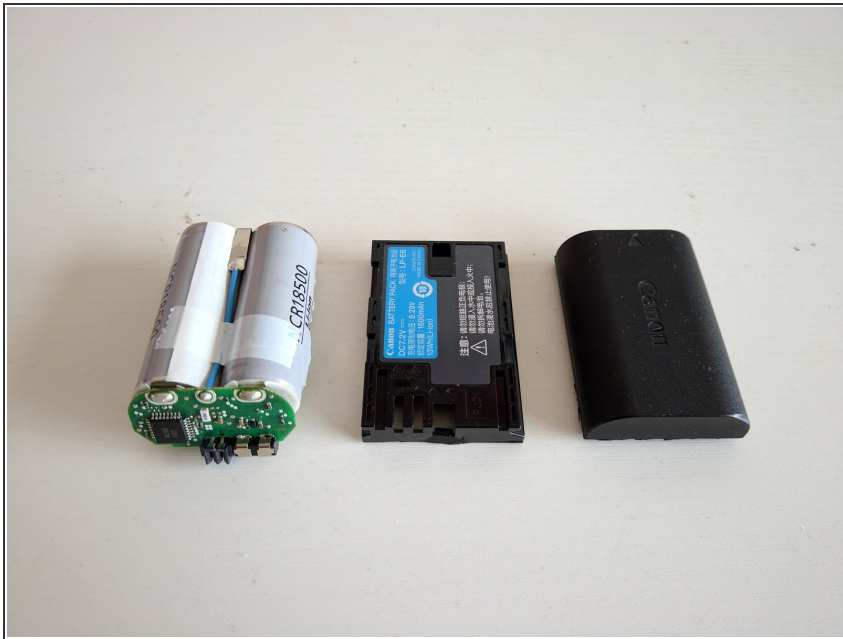

Step 1 — Picture one