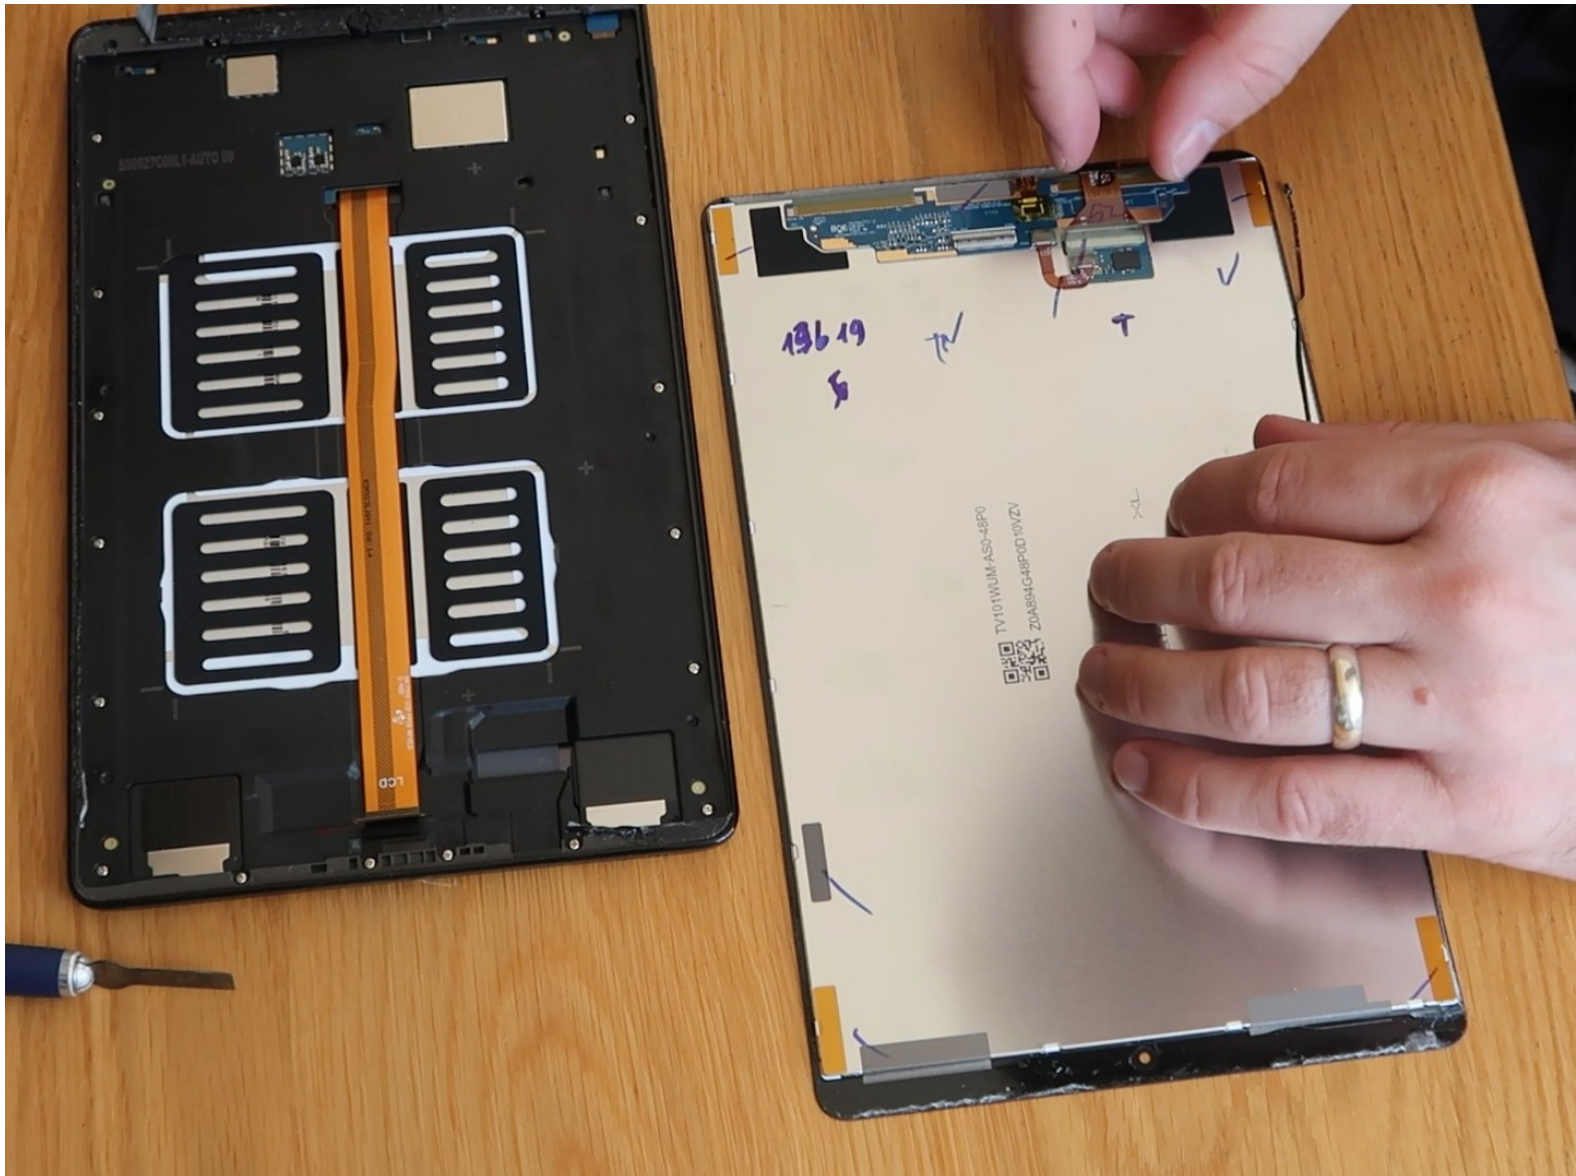

Samsung Galaxy Tab A (2019) Screen Replacement

A quick guide on how to replace the screen on a SM-T515 or SM-T510

Written By: Nick Myers

To reassemble your device, follow these instructions in reverse order.