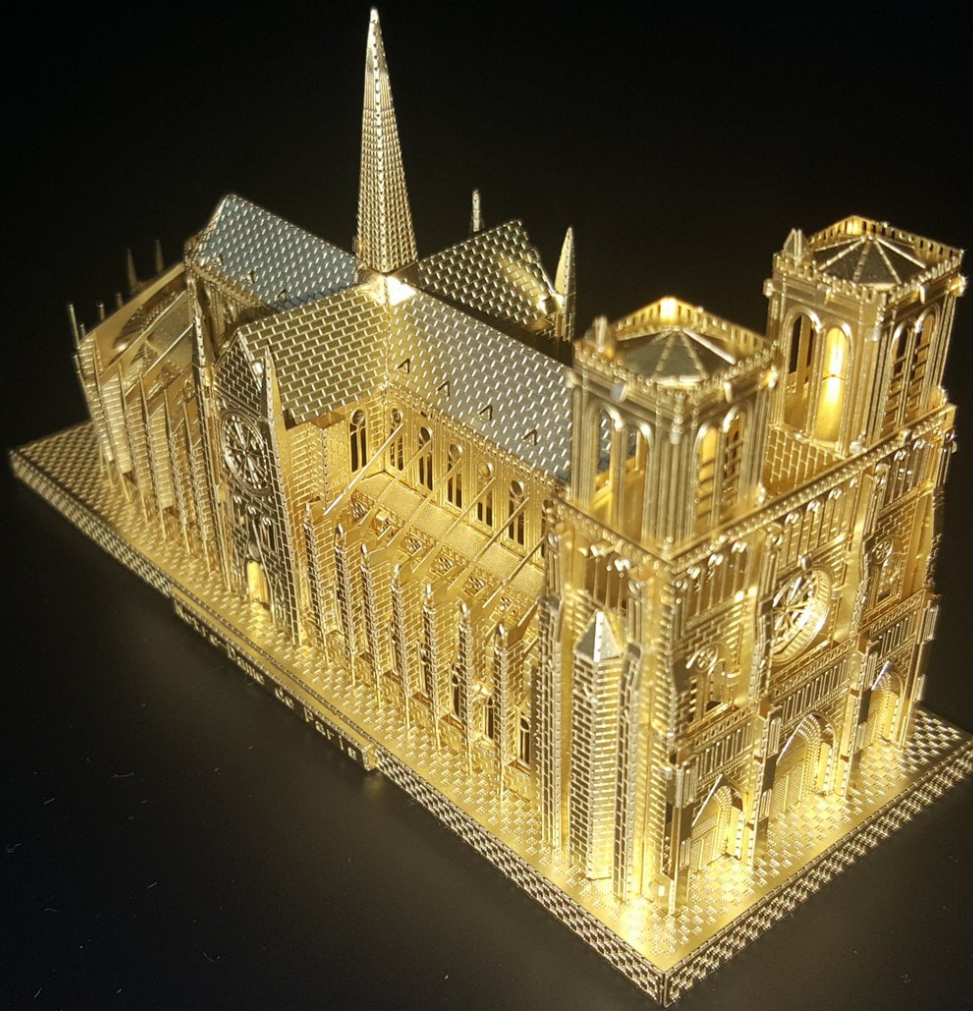

3D Puzzle Teardown - Notre-Dame De Paris

Written By: ZFix

INTRODUCTION

3D DIY Puzzle Toy Metal Assembled Building Model Notre Dame De Paris (Our Lady of Paris).

[video: <https://youtu.be/VT9sf6zxNMk>]