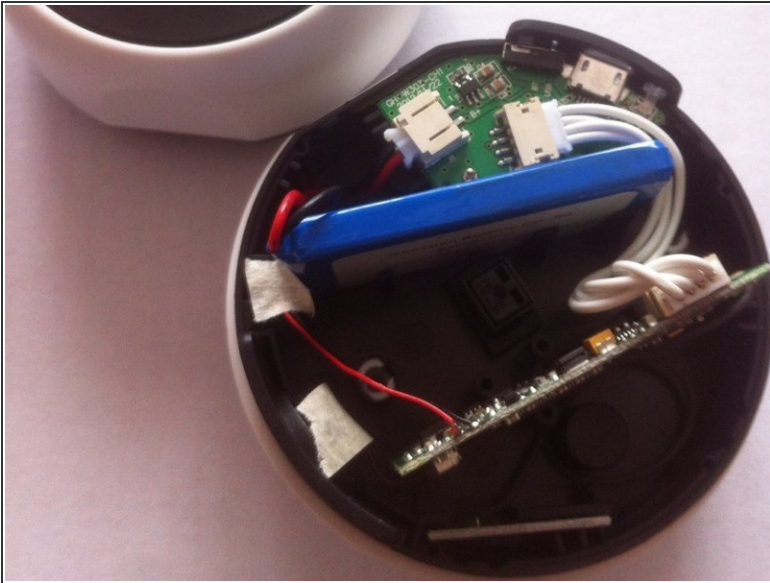

GooGo Teardown

A very quick teardown of the GooGo camera, a wifi 'spy' like camera device.

Written By: jerome cintas

INTRODUCTION

A very quick teardown of the GooGo camera, a wifi 'spy' like camera device.

TOOLS:

- [iFixit Opening Tools](#) (1)
-

Step 1 — GooGo Teardown

- Opening the device by simply separating the two halves with a plastic prying tool.