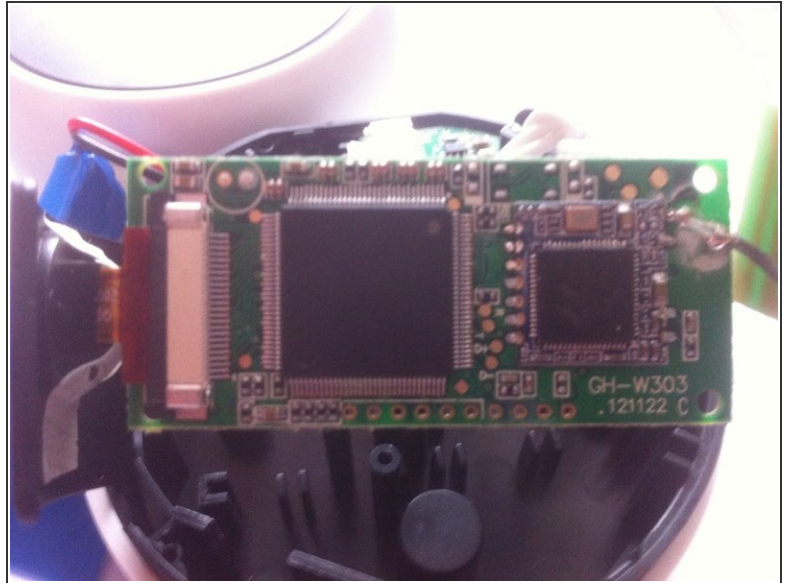

GooGo Teardown

A very quick teardown of the GooGo camera, a wifi 'spy' like camera device.

Written By: jerome cintas

INTRODUCTION

A very quick teardown of the GooGo camera, a wifi 'spy' like camera device.

TOOLS:

- [iFixit Opening Tools](#) (1)
-

Step 1 — GooGo Teardown

- Opening the device by simply separating the two halves with a plastic prying tool.