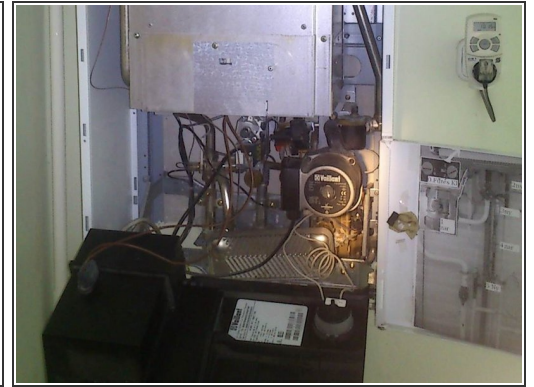

Step 1 — Themotop Combination Central Heating and Boiler Micro Switch Maintenance

- **PROBLEM:** faulty micro switch. **FIX:** Disconnect power mains!!! remove the switch, check the conductivity with a multimeter.