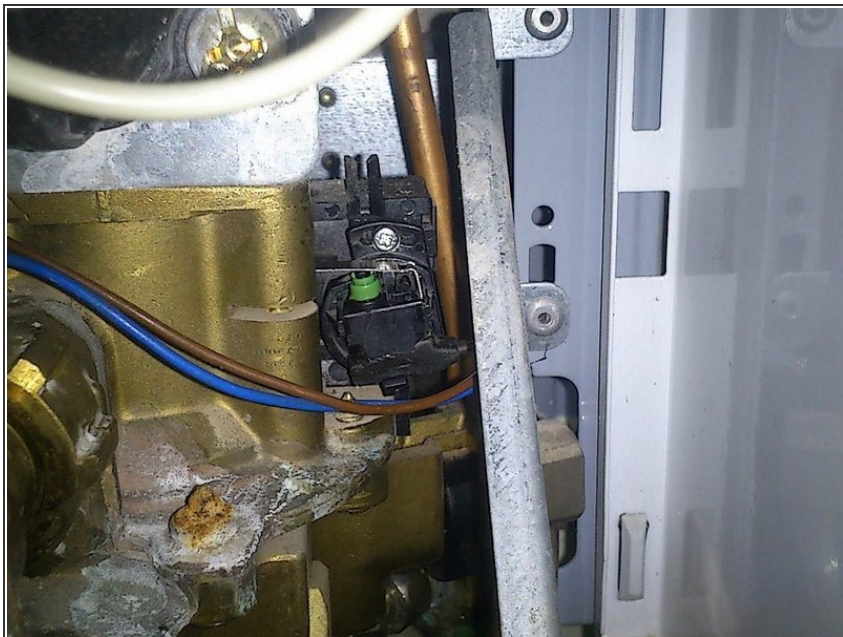

Step 4

- Put it back, reconnect mains but keep an eye on the gas flame that might turn on without the switch is being pressed (if it is so the switch is not dry inside). Say thanks to me ([atosmaximus (at) gmail.com](mailto:atosmaximus@gmail.com) :-)