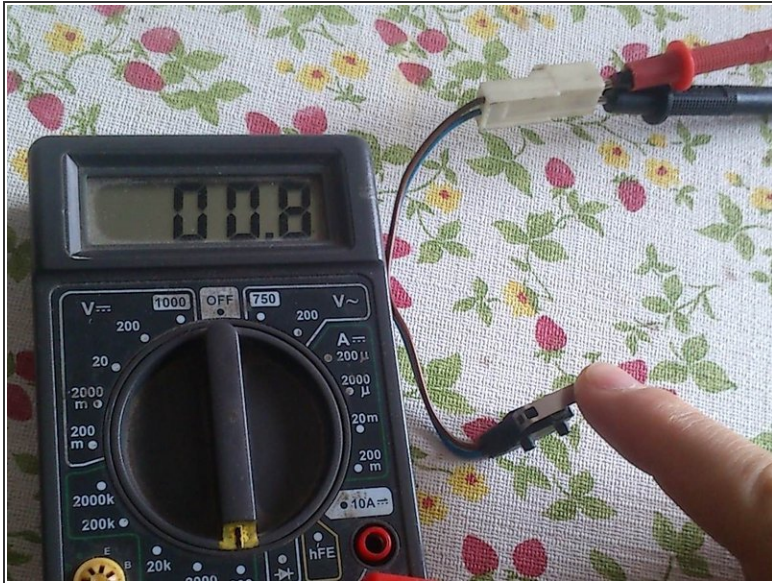

Step 3

- check the conductivity with a multimeter. if the switch is faulty remove the green seal and drip some alcohol into the switch. Check the conductivity again. Let it dry upside down in a hot dry place. Buy a new one if it's still bad.