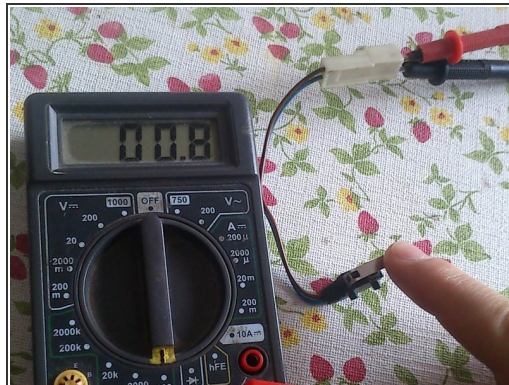

Step 2

- **FIX:** Disconnect power mains!!! remove the switch, check the conductivity with a multimeter. if the switch is faulty remove the green seal and drip some contact cleaner (alcohol) into the switch. Check the conductivity again. Let it dry upside down in a hot dry place.