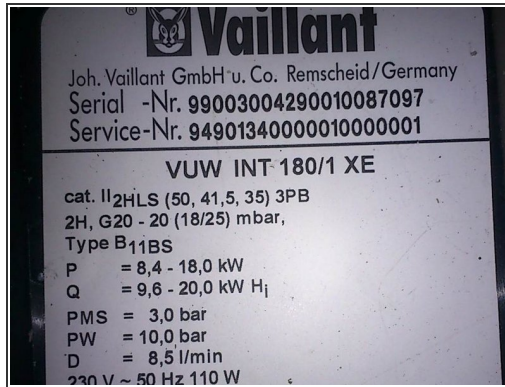

Step 1 — Themotop Combination Central Heating and Boiler Micro Switch Maintenance

- **PROBLEM:** faulty micro switch. **FIX:** Disconnect power mains!!! remove the switch, check the conductivity with a multimeter.