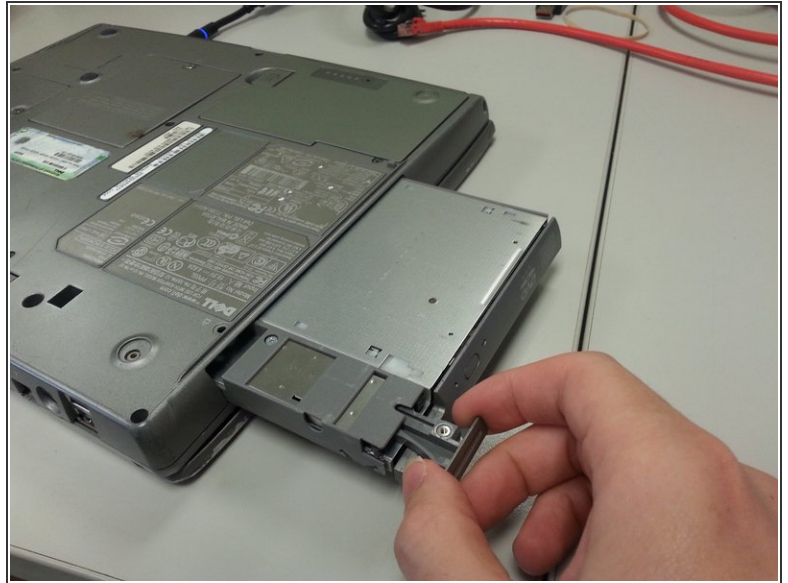

Dell Latitude D600 DVD Drive Replacement

Simple replacement for a broken/ disfunctional dvd drive

Written By: Joseph

INTRODUCTION

Simple replacement for a broken/ dysfunctional dvd drive

Step 1 — DVD Drive

- This is the DVD Drive

Step 2

- To get it out simply push on the button

Step 3

- And pull
- To but it back in, or a new one in just push it in till it clicks and you're done!

To reassemble your device, follow these instructions in reverse order.