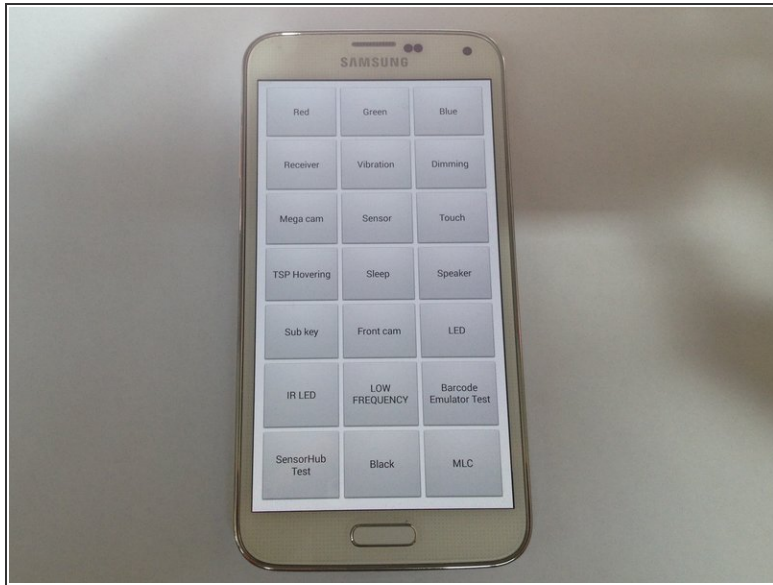

Samsung Galaxy S5 - Secret Codes, Service / Test Menu

Hidden Function on Samsung Galaxy 5

Written By: ZFix

INTRODUCTION

How to access hidden functions / diagnostic menu at yours GALAXY.

[Please SUBSCRIBE to my channel ツ](#)

[video: <https://www.youtube.com/watch?v=bLBhk7Z5FYk>]

Step 1 — Samsung Galaxy S5 - Secret Codes, Service / Test Menu

- IMEI - `*#06#`
- Firmware version - `*#1234#`
- Battery status - `*#0228#`
- Service / Test menu - `*#0*#`
- .
- [Please SUBSCRIBE to my channel ツ](#)