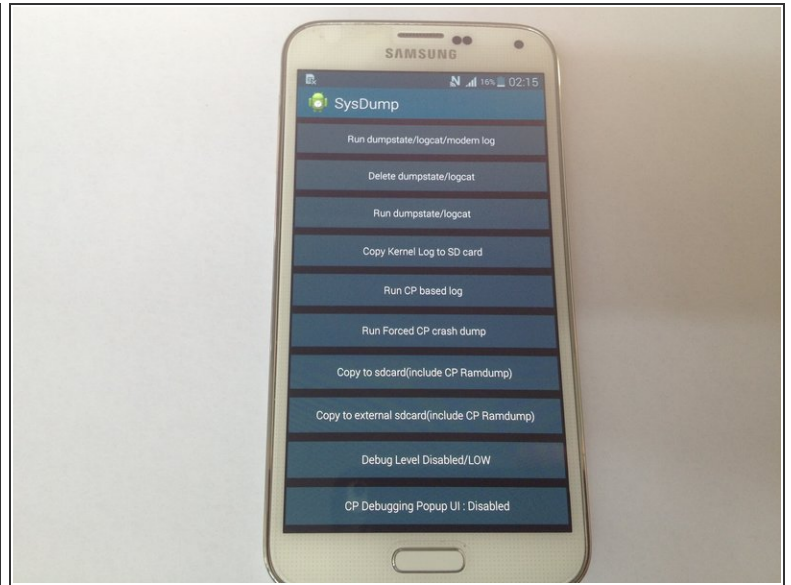

Samsung Galaxy S5 - Secret Codes, Service / Test Menu

Hidden Function on Samsung Galaxy 5

Written By: ZFix

INTRODUCTION

How to access hidden functions / diagnostic menu at yours GALAXY.

[Please SUBSCRIBE to my channel ツ](#)

[video: <https://www.youtube.com/watch?v=bLBhk7Z5FYk>]

Step 1 — Samsung Galaxy S5 - Secret Codes, Service / Test Menu

- IMEI - `*#06#`
- Firmware version - `*#1234#`
- Battery status - `*#0228#`
- Service / Test menu - `*#0*#`
- .
- [Please SUBSCRIBE to my channel ツ](#)