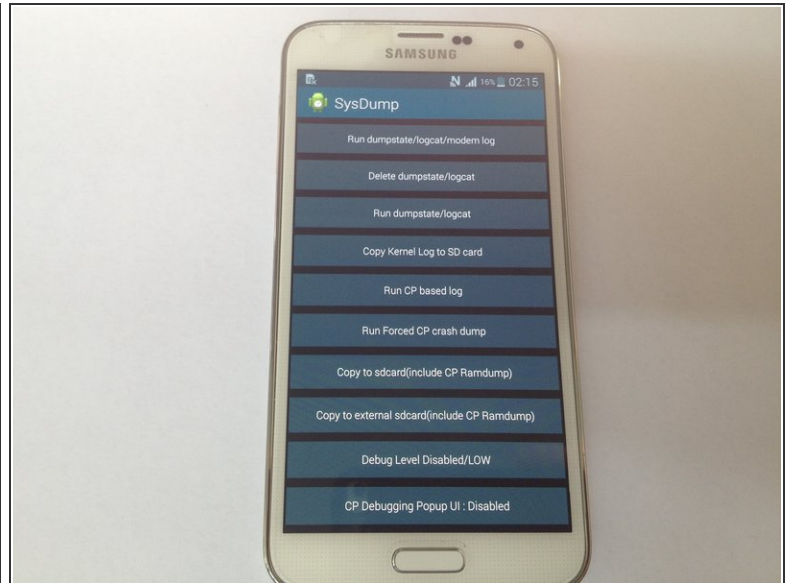

Samsung Galaxy S5 - Secret Codes, Service / Test Menu

Hidden Function on Samsung Galaxy 5

Written By: ZFix

INTRODUCTION

How to access hidden functions / diagnostic menu at yours GALAXY.

[Please SUBSCRIBE to my channel ツ](#)

[video: <https://www.youtube.com/watch?v=bLBhk7Z5FYk>]

Step 1 — Samsung Galaxy S5 - Secret Codes, Service / Test Menu

- IMEI - `*#06#`
- Firmware version - `*#1234#`
- Battery status - `*#0228#`
- Service / Test menu - `*#0*#`
- .
- [Please SUBSCRIBE to my channel ツ](#)