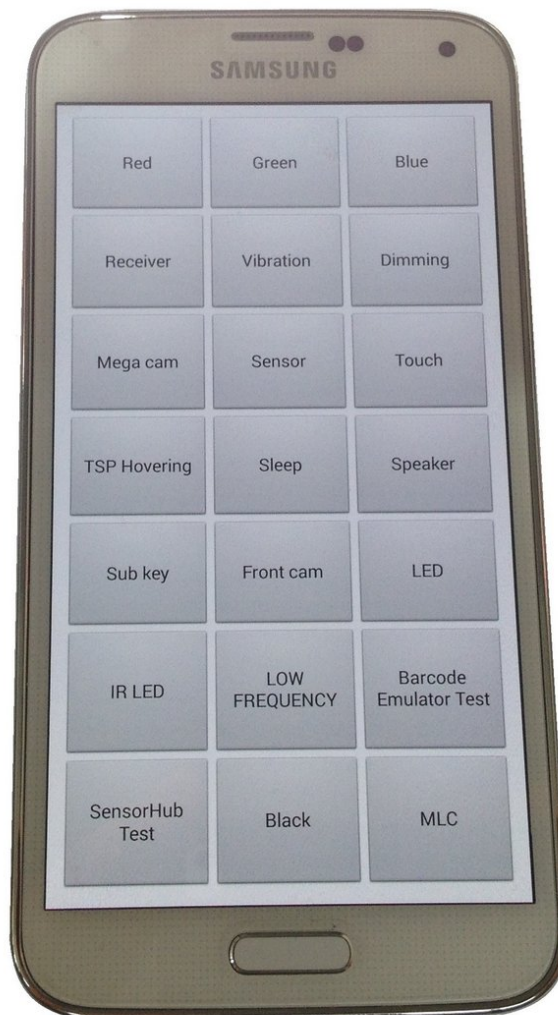

Samsung Galaxy S5 - Secret Codes, Service / Test Menu

Hidden Function on Samsung Galaxy 5

Written By: ZFix

INTRODUCTION

How to access hidden functions / diagnostic menu at yours GALAXY.

[Please SUBSCRIBE to my channel ツ](#)

[video: <https://www.youtube.com/watch?v=bLBhk7Z5FYk>]

Step 1 — Samsung Galaxy S5 - Secret Codes, Service / Test Menu

- IMEI - `*#06#`
- Firmware version - `*#1234#`
- Battery status - `*#0228#`
- Service / Test menu - `*#0*#`
- .
- [Please SUBSCRIBE to my channel ツ](#)