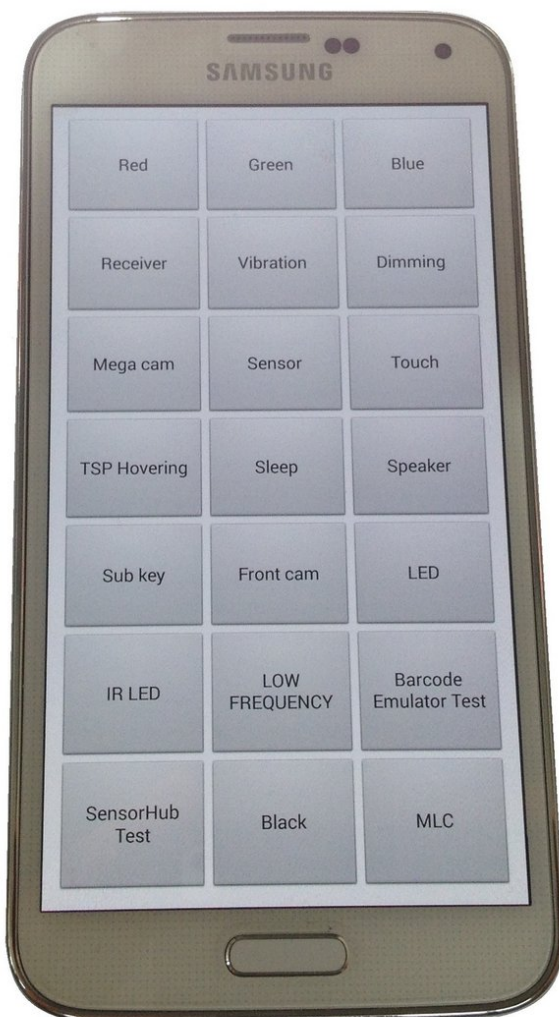

Samsung Galaxy S5 - Secret Codes, Service / Test Menu

Hidden Function on Samsung Galaxy 5

Written By: ZFix

INTRODUCTION

How to access hidden functions / diagnostic menu at yours GALAXY.

[Please SUBSCRIBE to my channel ツ](#)

[video: <https://www.youtube.com/watch?v=bLBhk7Z5FYk>]

Step 1 — Samsung Galaxy S5 - Secret Codes, Service / Test Menu

- IMEI - `*#06#`
- Firmware version - `*#1234#`
- Battery status - `*#0228#`
- Service / Test menu - `*#0*#`
- .
- [Please SUBSCRIBE to my channel ツ](#)