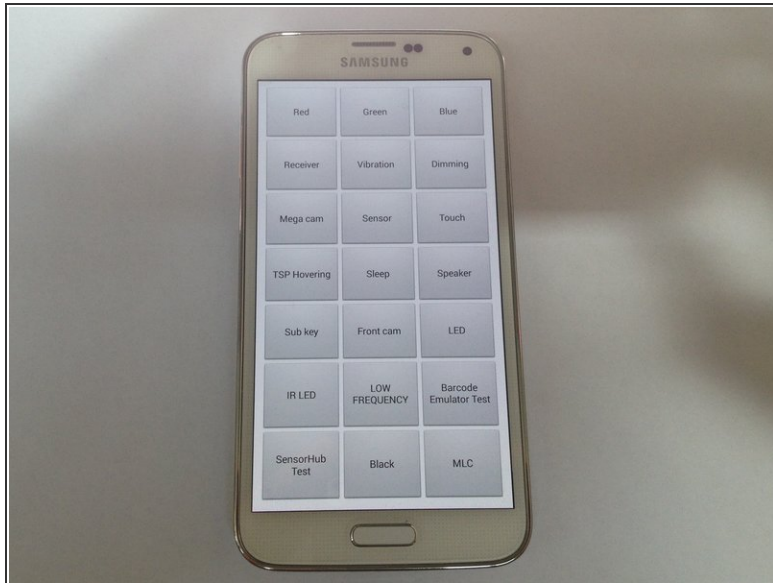

Samsung Galaxy S5 - Secret Codes, Service / Test Menu

Hidden Function on Samsung Galaxy 5

Written By: ZFix

INTRODUCTION

How to access hidden functions / diagnostic menu at yours GALAXY.

[Please SUBSCRIBE to my channel ツ](#)

[video: <https://www.youtube.com/watch?v=bLBhk7Z5FYk>]

Step 1 — Samsung Galaxy S5 - Secret Codes, Service / Test Menu

- IMEI - `*#06#`
- Firmware version - `*#1234#`
- Battery status - `*#0228#`
- Service / Test menu - `*#0*#`
- .
- [Please SUBSCRIBE to my channel ツ](#)