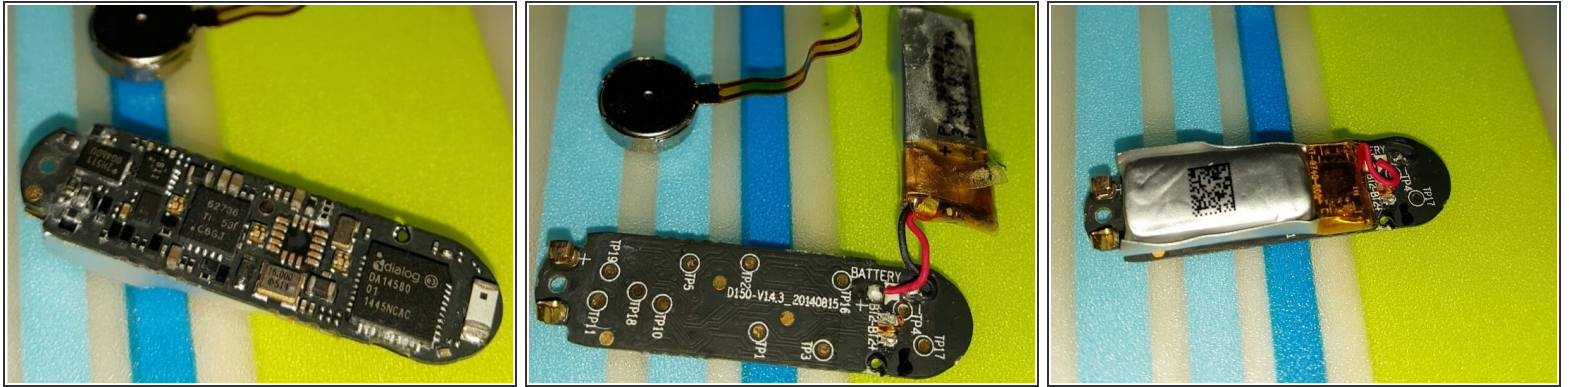

Step 1 — Xiaomi Mi Band Teardown

- Inside

To reassemble your device, follow these instructions in reverse order.