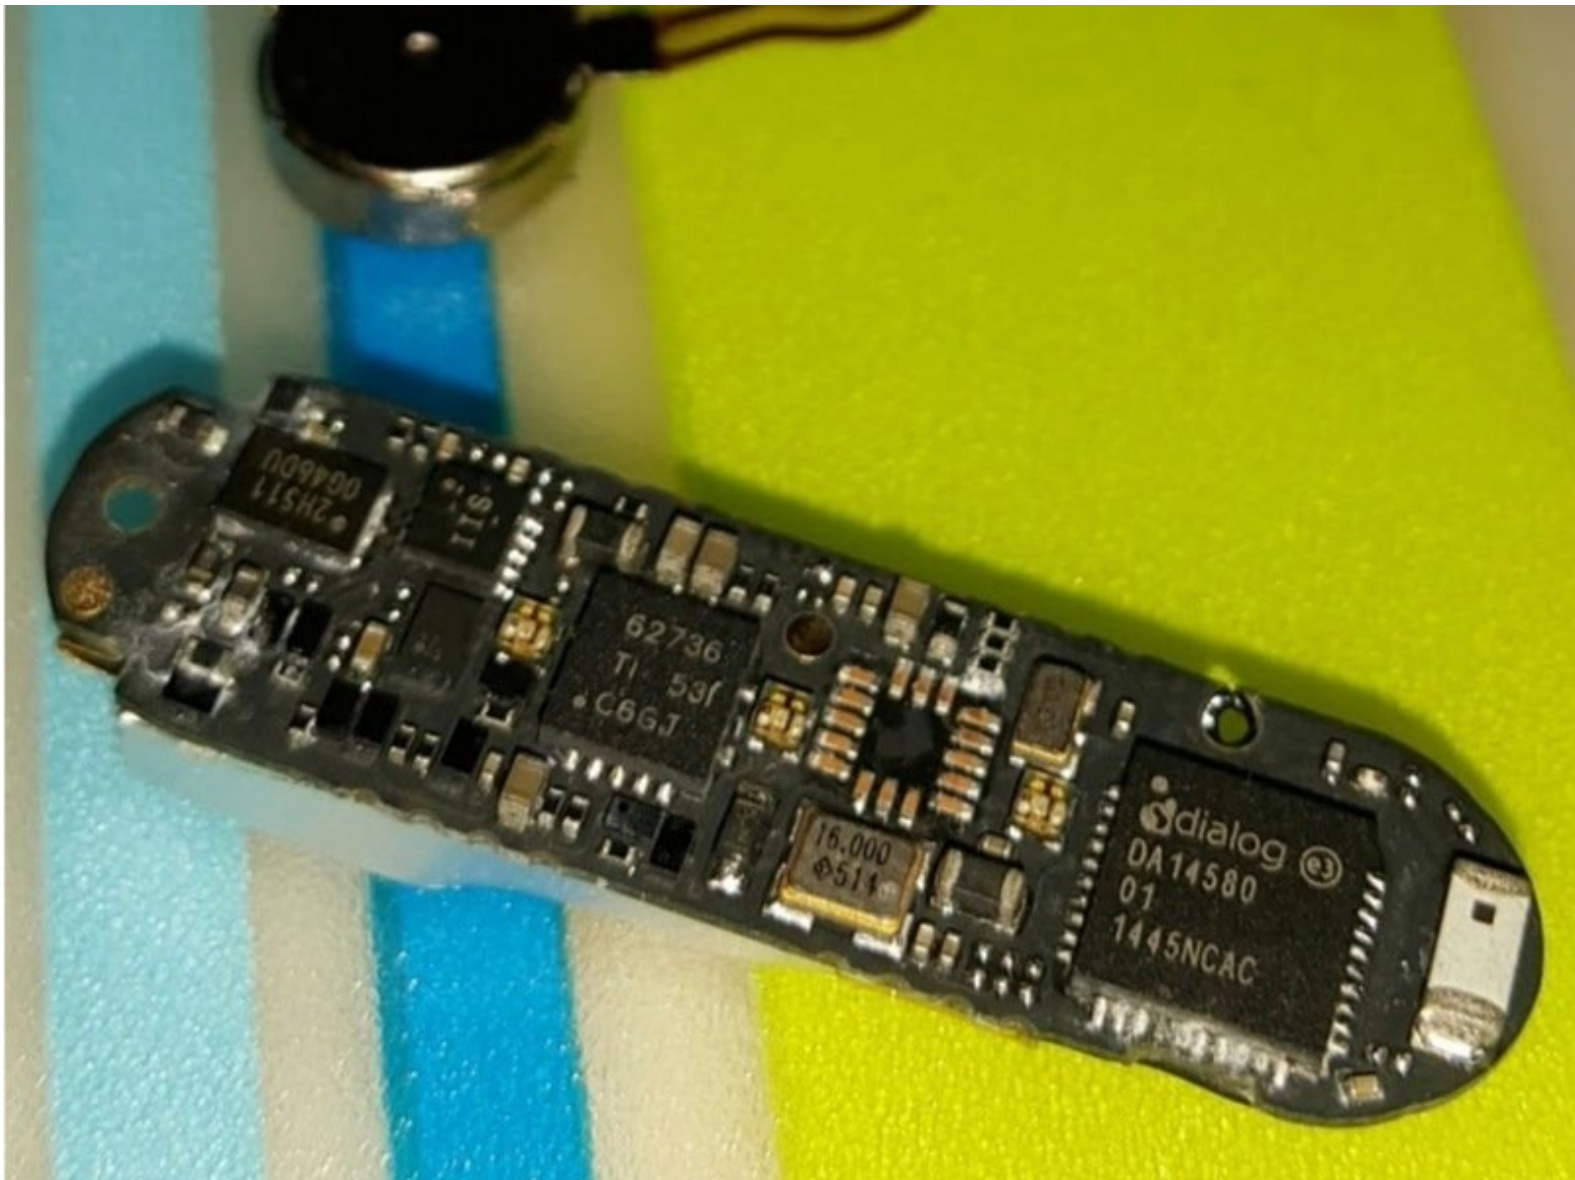

# Xiaomi Mi Band Teardown

What is inside Xiaomi Mi Band

Written By: fstab

---

## INTRODUCTION

What is inside Xiaomi Mi Band

---

### TOOLS:

- [Sharp knife](#) (1)
-