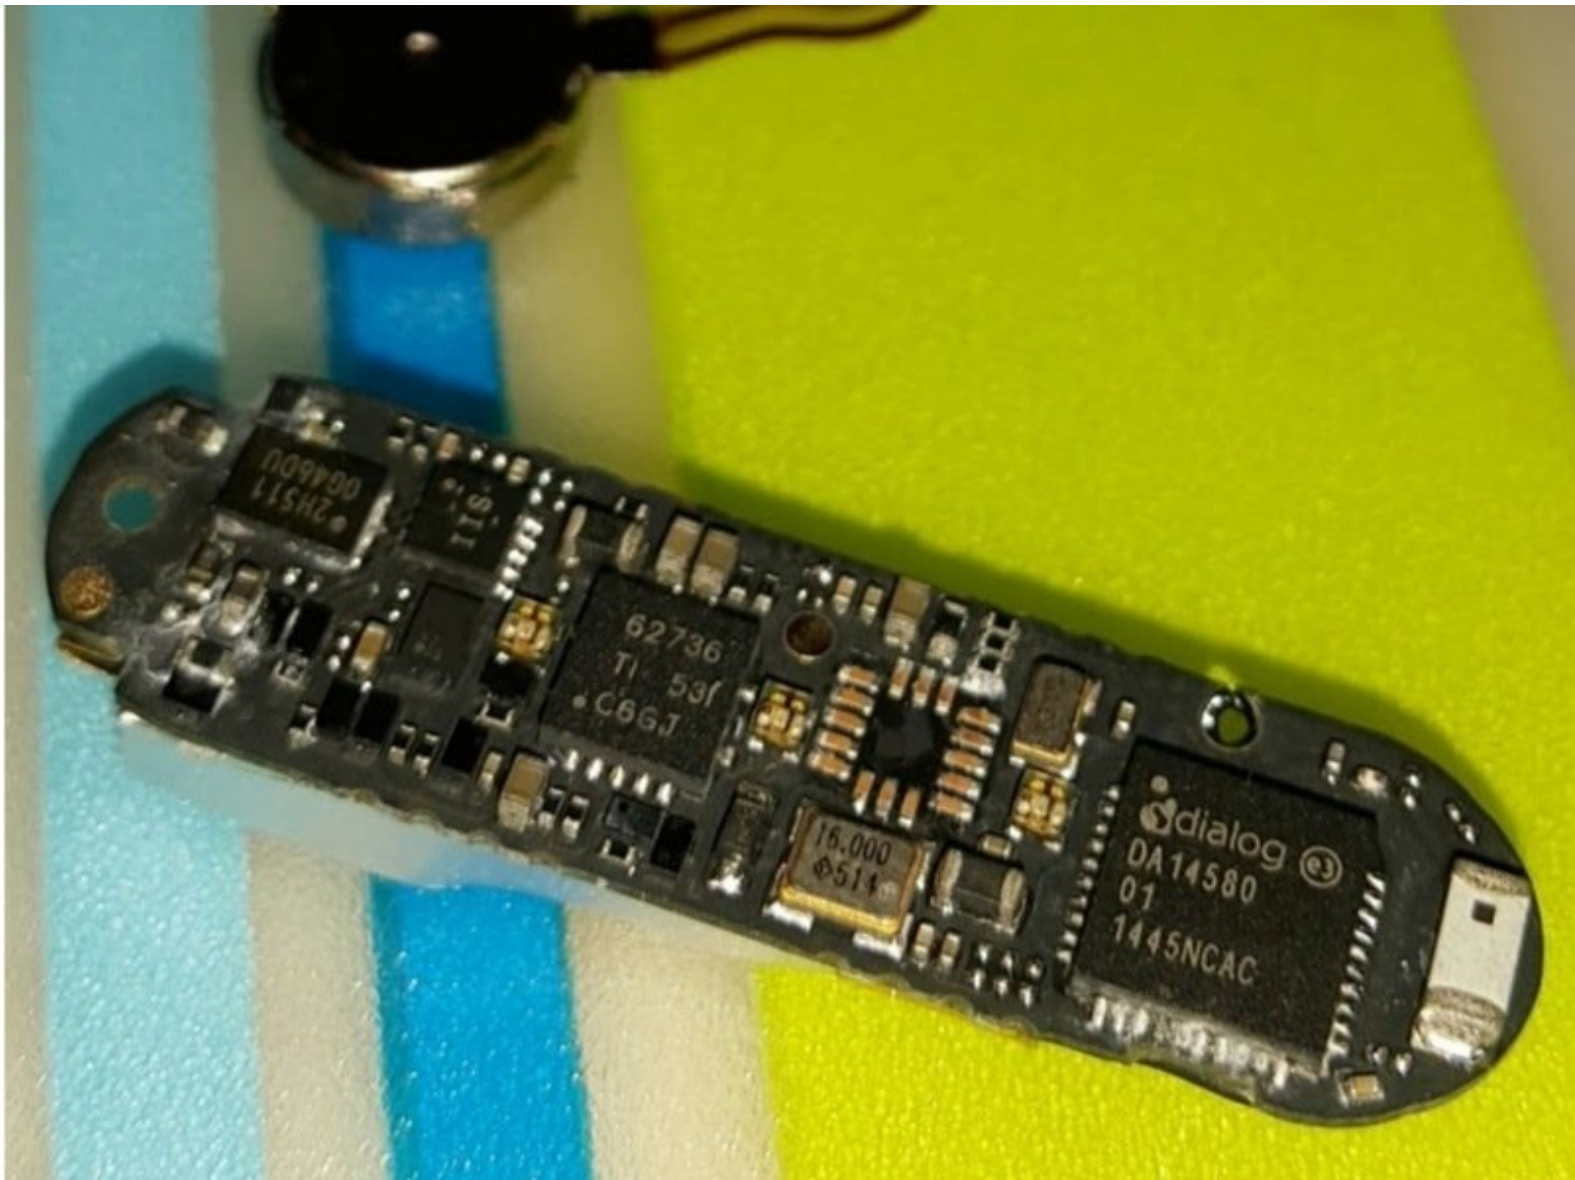

Xiaomi Mi Band Teardown

What is inside Xiaomi Mi Band

Written By: fstab

INTRODUCTION

What is inside Xiaomi Mi Band

TOOLS:

- [Sharp knife](#) (1)
-