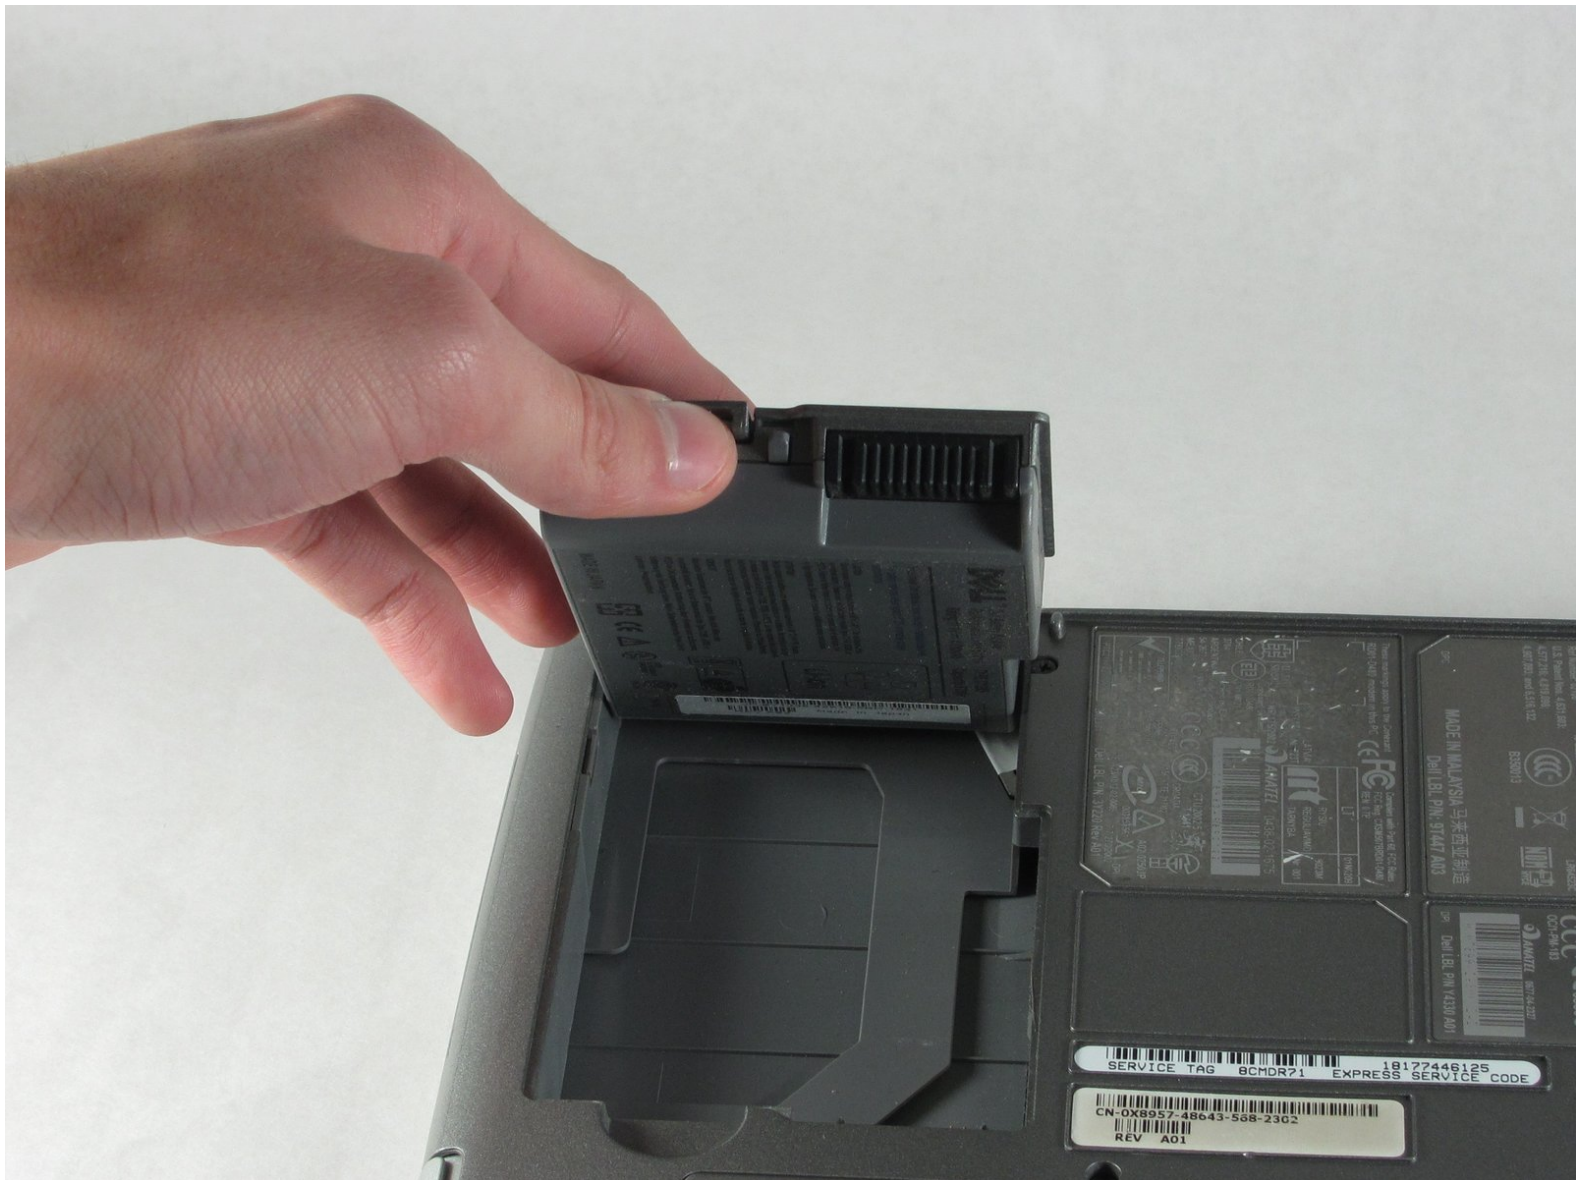

Dell Inspiron 600m Battery Removal

Removing the battery from you Dell Inspiron 600M laptop.

Written By: Taylor Woods

INTRODUCTION

Take out the battery of your laptop, required before any other disassembly.

Step 1 — Battery

- Push in the tab on the battery and lift up. The battery should detach very easily.

To reassemble your device, follow these instructions in reverse order.

This document was last generated on 2019-07-22 09:49:57 PM.