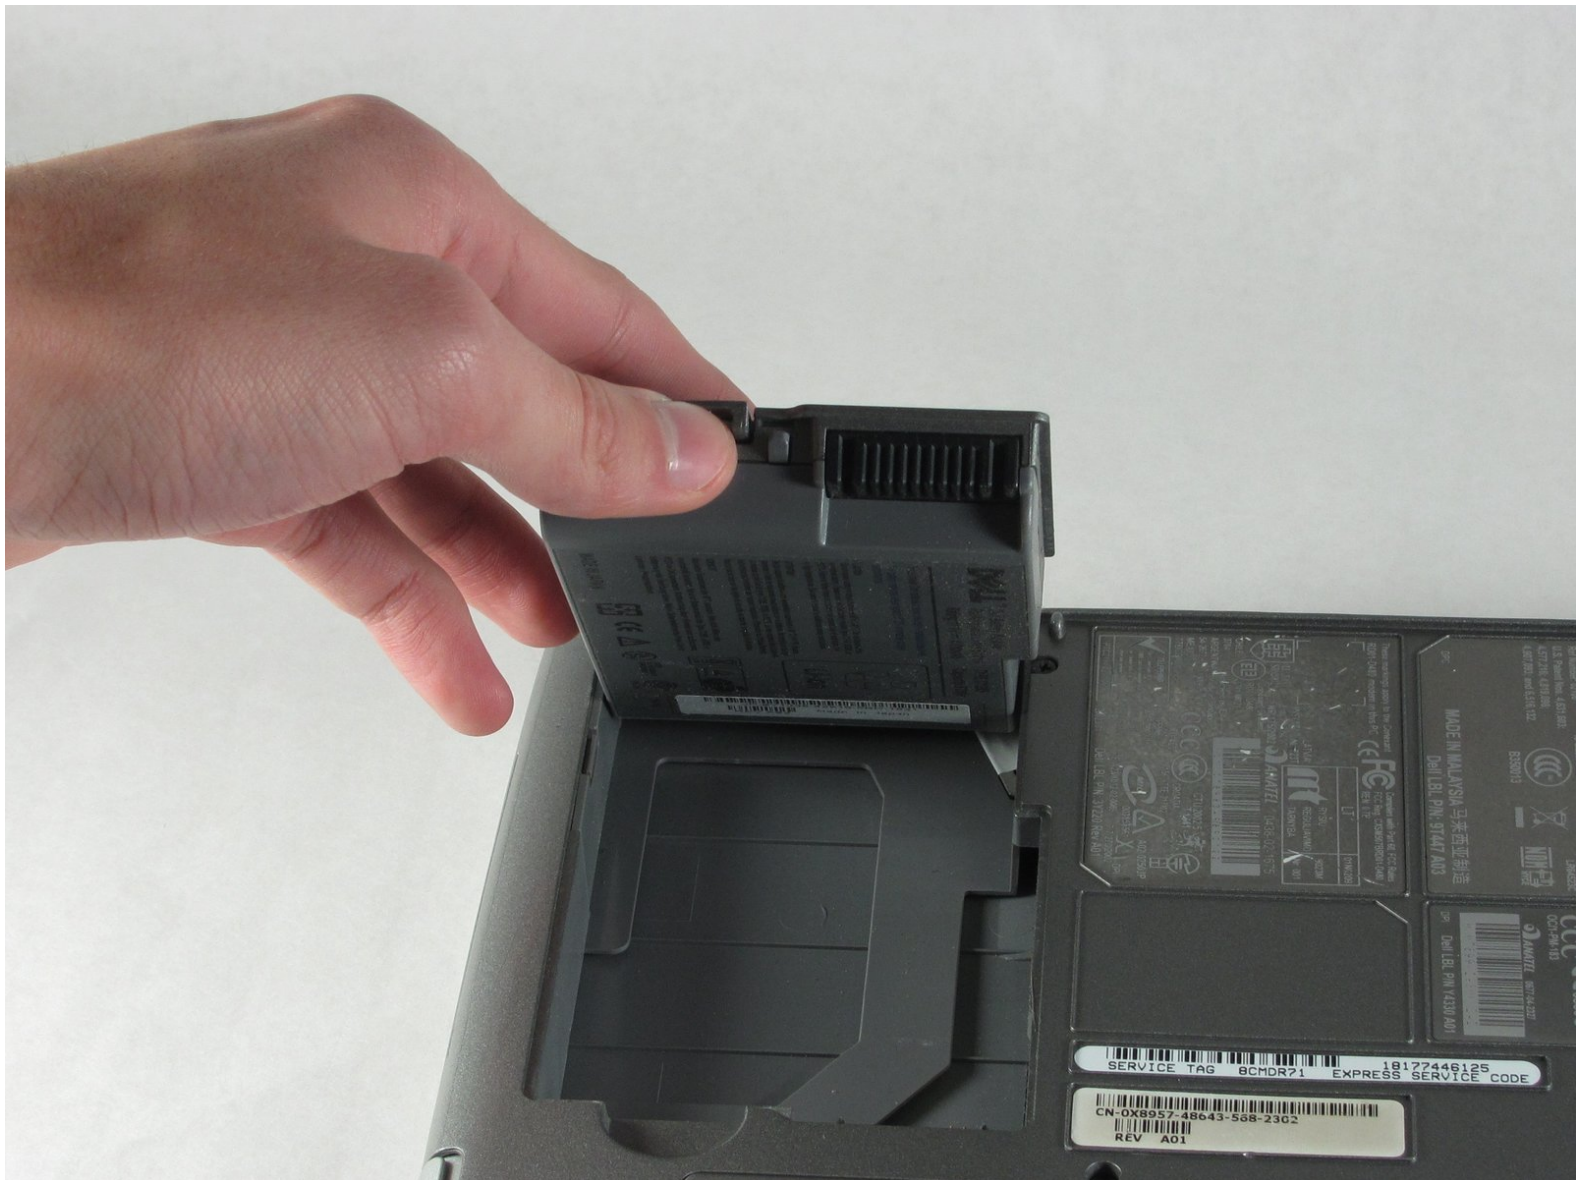

Dell Inspiron 600m Battery Removal

Removing the battery from you Dell Inspiron 600M laptop.

Written By: Taylor Woods

INTRODUCTION

Take out the battery of your laptop, required before any other disassembly.

Step 1 — Battery

- Push in the tab on the battery and lift up. The battery should detach very easily.

To reassemble your device, follow these instructions in reverse order.