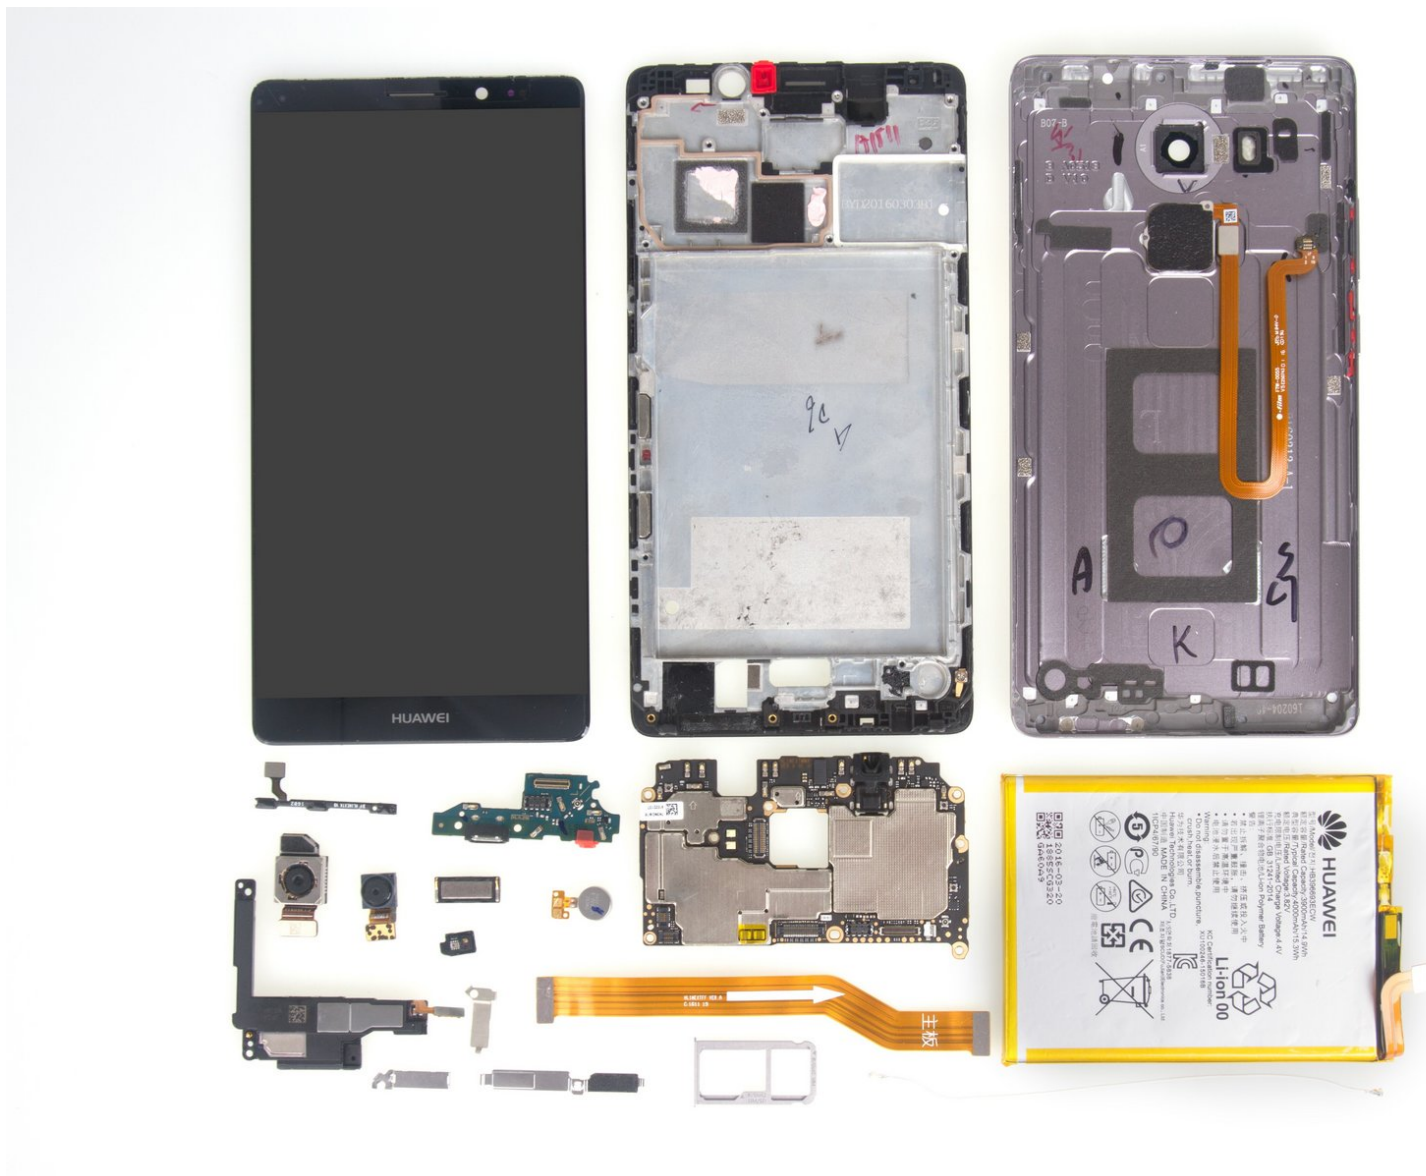

# How to reassemble Huawei Mate 8?

This video will show you how to reassemble Huawei Mate 8 after disassembly.

Written By: Witrigs

---

## INTRODUCTION

[video: <https://www.youtube.com/watch?v=NRopRuxXabk>]

This video will show you how to reassemble Huawei Mate 8 after disassembly.

---

### TOOLS:

- [T2 Torx Screwdriver](#) (1)
  - [philips 000](#) (1)
-