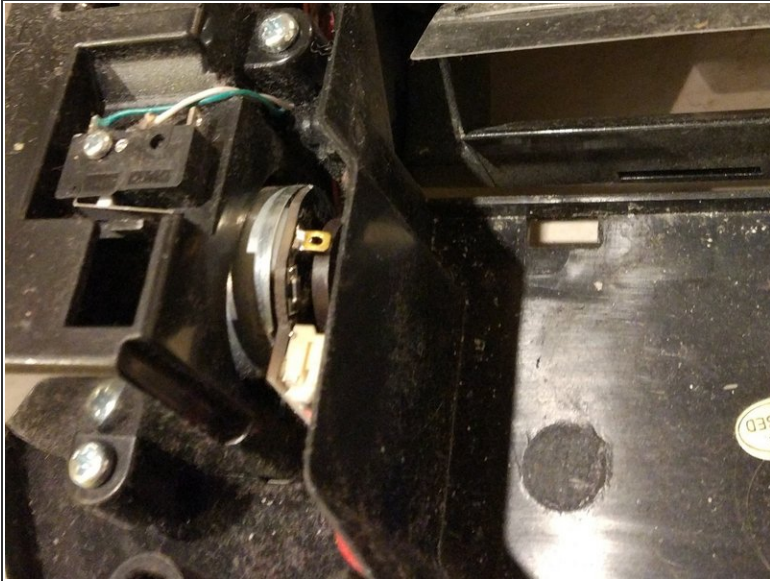

Step 3

- Inside