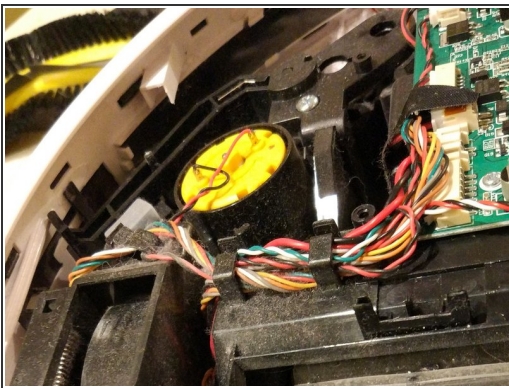

Step 1 — What is inside Chuwi Ilife V7 vacuum cleaner?

- Many of you probably wondered how vacuum cleaner iLife V7 looks inside but now I have to clean this robot and I can show you.
- Just remove few screws :)

Step 2

- Inside