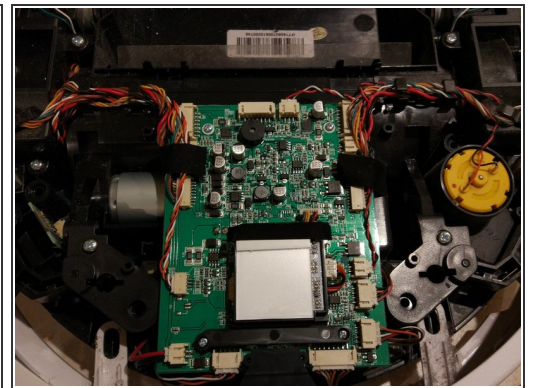

Step 1 — What is inside Chuwi Ilife V7 vacuum cleaner?

- Many of you probably wondered how vacuum cleaner iLife V7 looks inside but now I have to clean this robot and I can show you.
- Just remove few screws :)

Step 2

- Inside