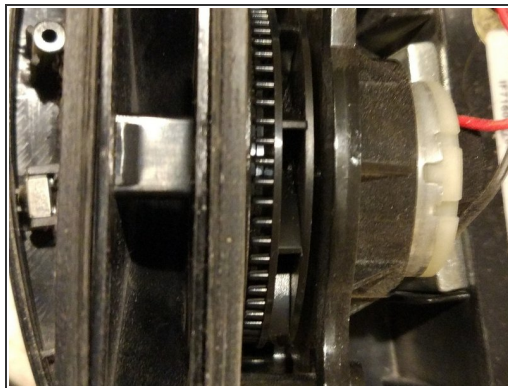

Step 1 — What is inside Chuwi Ilife V7 vacuum cleaner?

- Many of you probably wondered how vacuum cleaner iLife V7 looks inside but now I have to clean this robot and I can show you.
- Just remove few screws :)

Step 2

- Inside