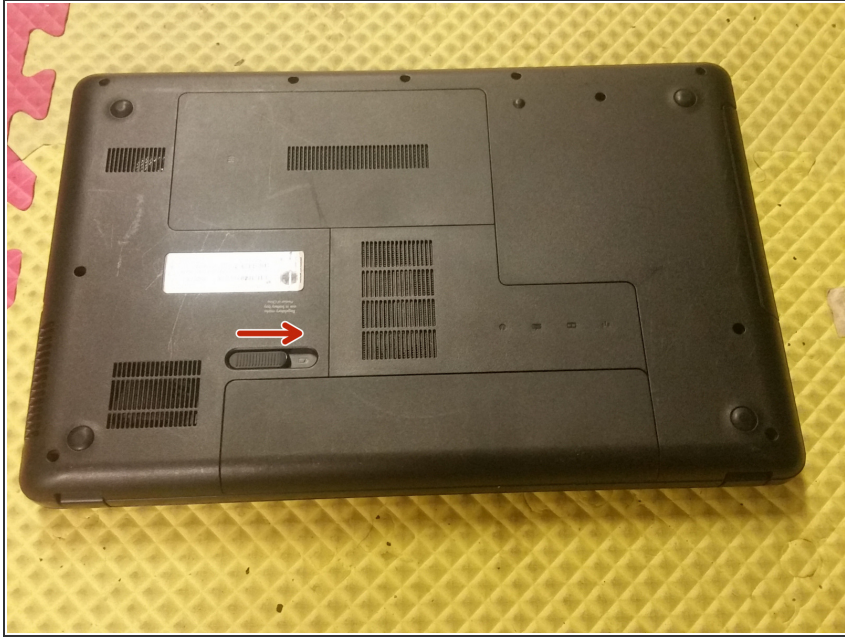

# HP 2000-427CL Battery Replacement

This guide teaches you how to replace the battery in an HP 2000-427CL laptop.

Written By: Joseph Sctbunio

## Step 1 — Remove battery

- With the battery facing towards you, slide the latch to the right.
- Grab the battery as it lifts out of the laptop.

To reassemble your device, follow these instructions in reverse order.